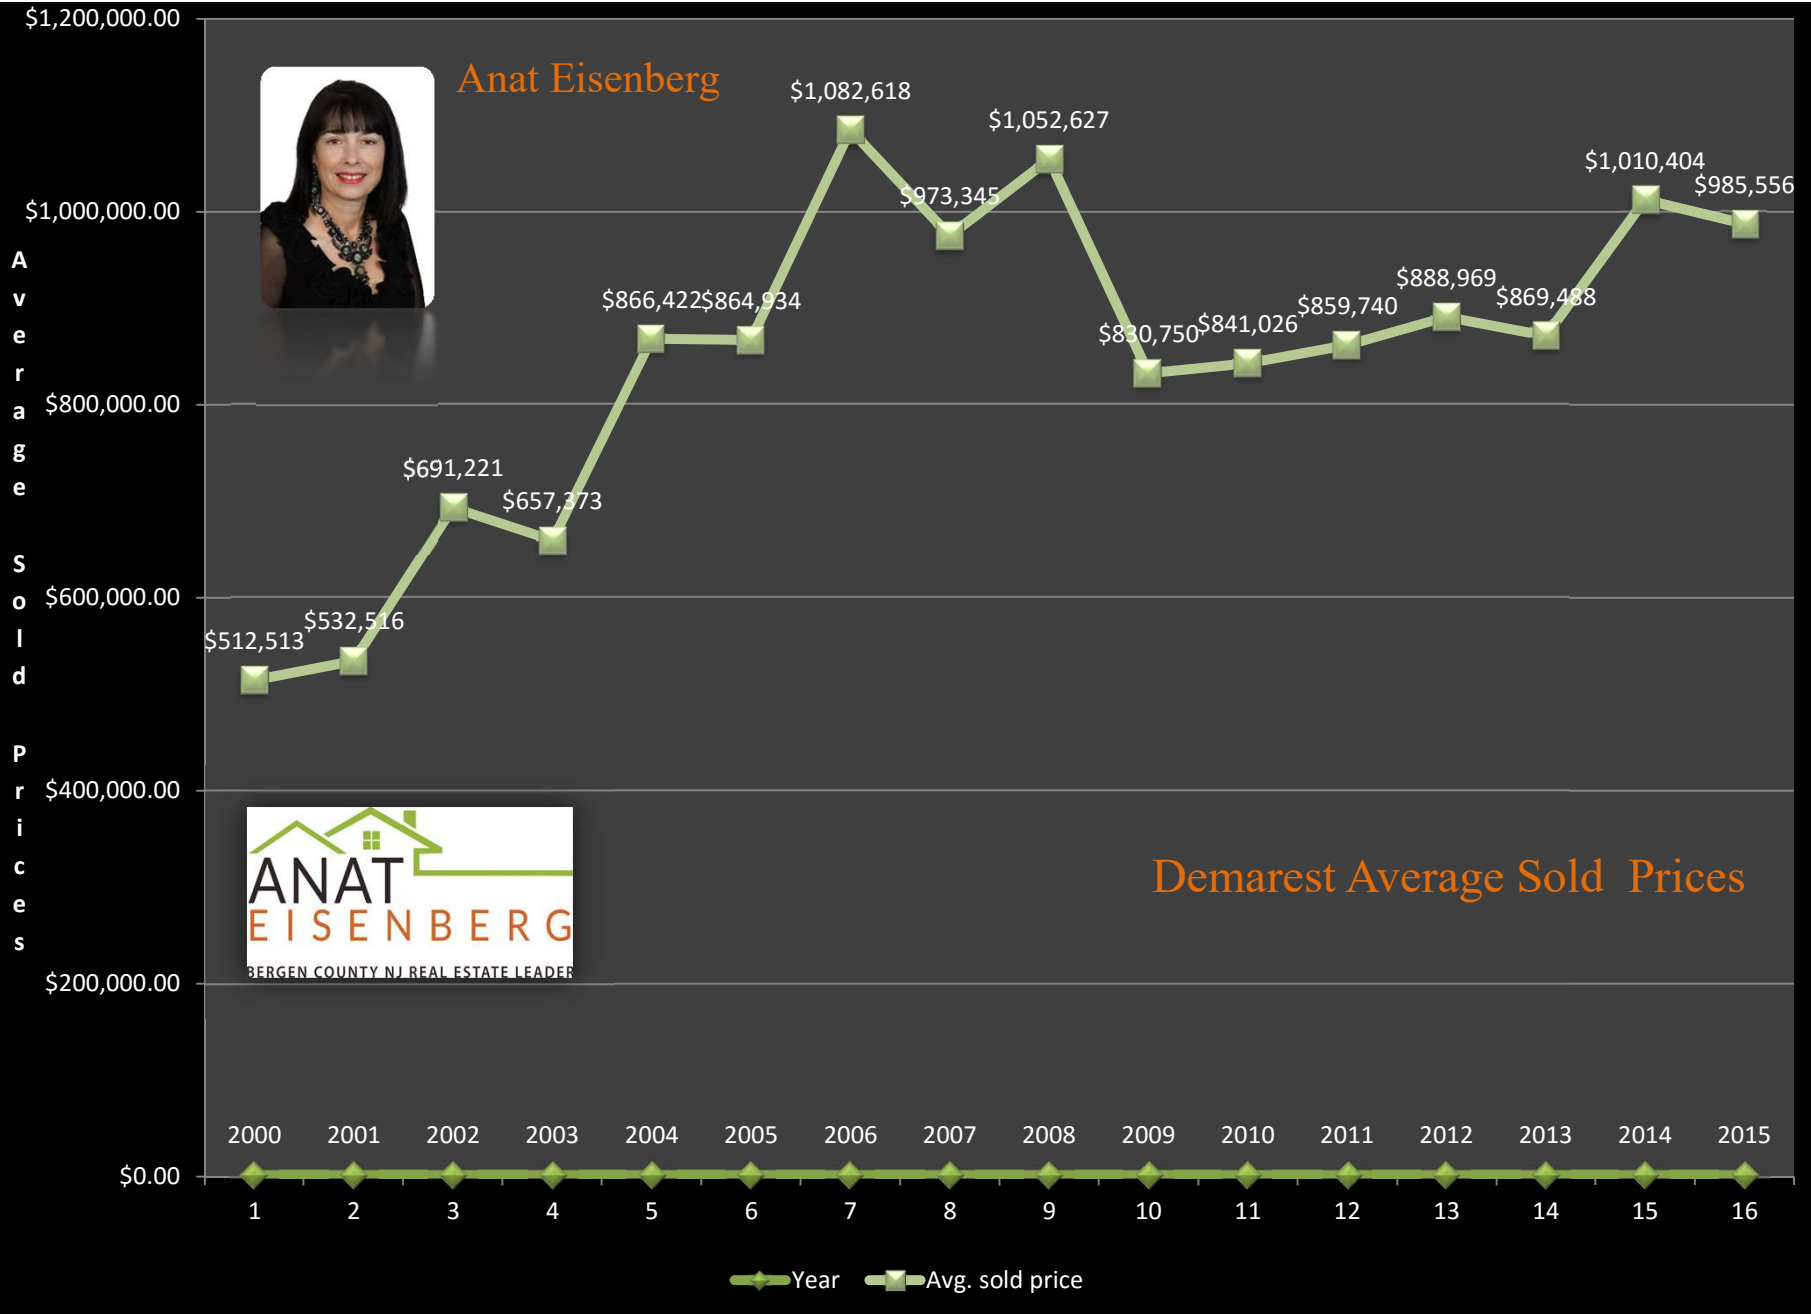

Anat Eisenberg

Anat Eisenberg

Alpine Average Sold Prices

Anat Eisenberg

Anat Eisenberg

Anat Eisenberg

Cresskill Average Sold Prices

Anat Eisenberg

Demarest Average Sold Prices

Anat Eisenberg

Englewood Average Sold Prices

Anat Eisenberg

Anat Eisenberg

### Harrington Park Average Sold Prices

\$1,000,000.00

A  
v  
e  
r  
a  
g  
e  
  
S  
o  
l  
i  
d  
  
P  
r  
i  
c  
e  
s

Anat Eisenberg

Norwood Average Sold Prices

2000 2001 2002 2003 2004 2005 2006 2007 2008 2009 2010 2011 2012 2013 2014 2015

1 2 3 4 5 6 7 8 9 10 11 12 13 14 15 16

◆ Year    ■ Avg. sold price

Anat Eisenberg

Old Tappan Average Sold Prices

Anat Eisenberg

Teaneck Average Sold Prices