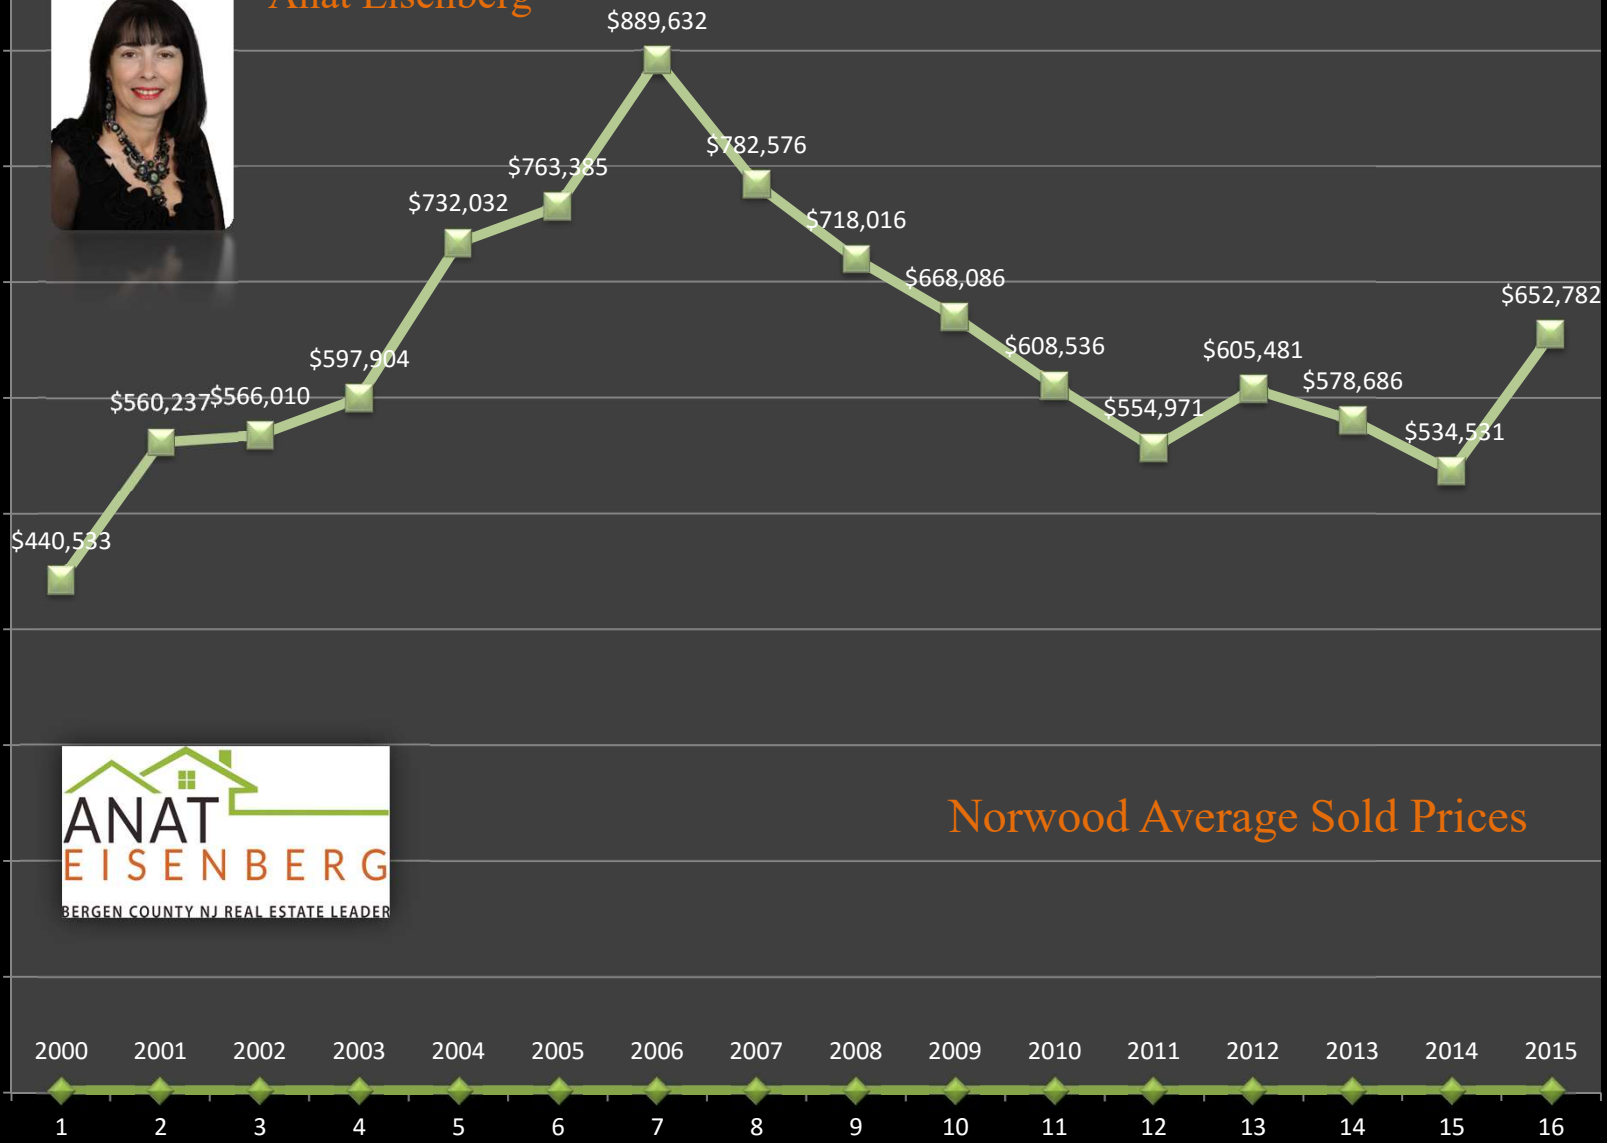

### Harrington Park Average Sold Prices

\$1,000,000.00

A  
v  
e  
r  
a  
g  
e  
  
S  
o  
l  
i  
d  
  
P  
r  
i  
c  
e  
s

Anat Eisenberg

Norwood Average Sold Prices

2000 2001 2002 2003 2004 2005 2006 2007 2008 2009 2010 2011 2012 2013 2014 2015

1 2 3 4 5 6 7 8 9 10 11 12 13 14 15 16

◆ Year    ■ Avg. sold price

Anat Eisenberg

Old Tappan Average Sold Prices

Anat Eisenberg

Teaneck Average Sold Prices