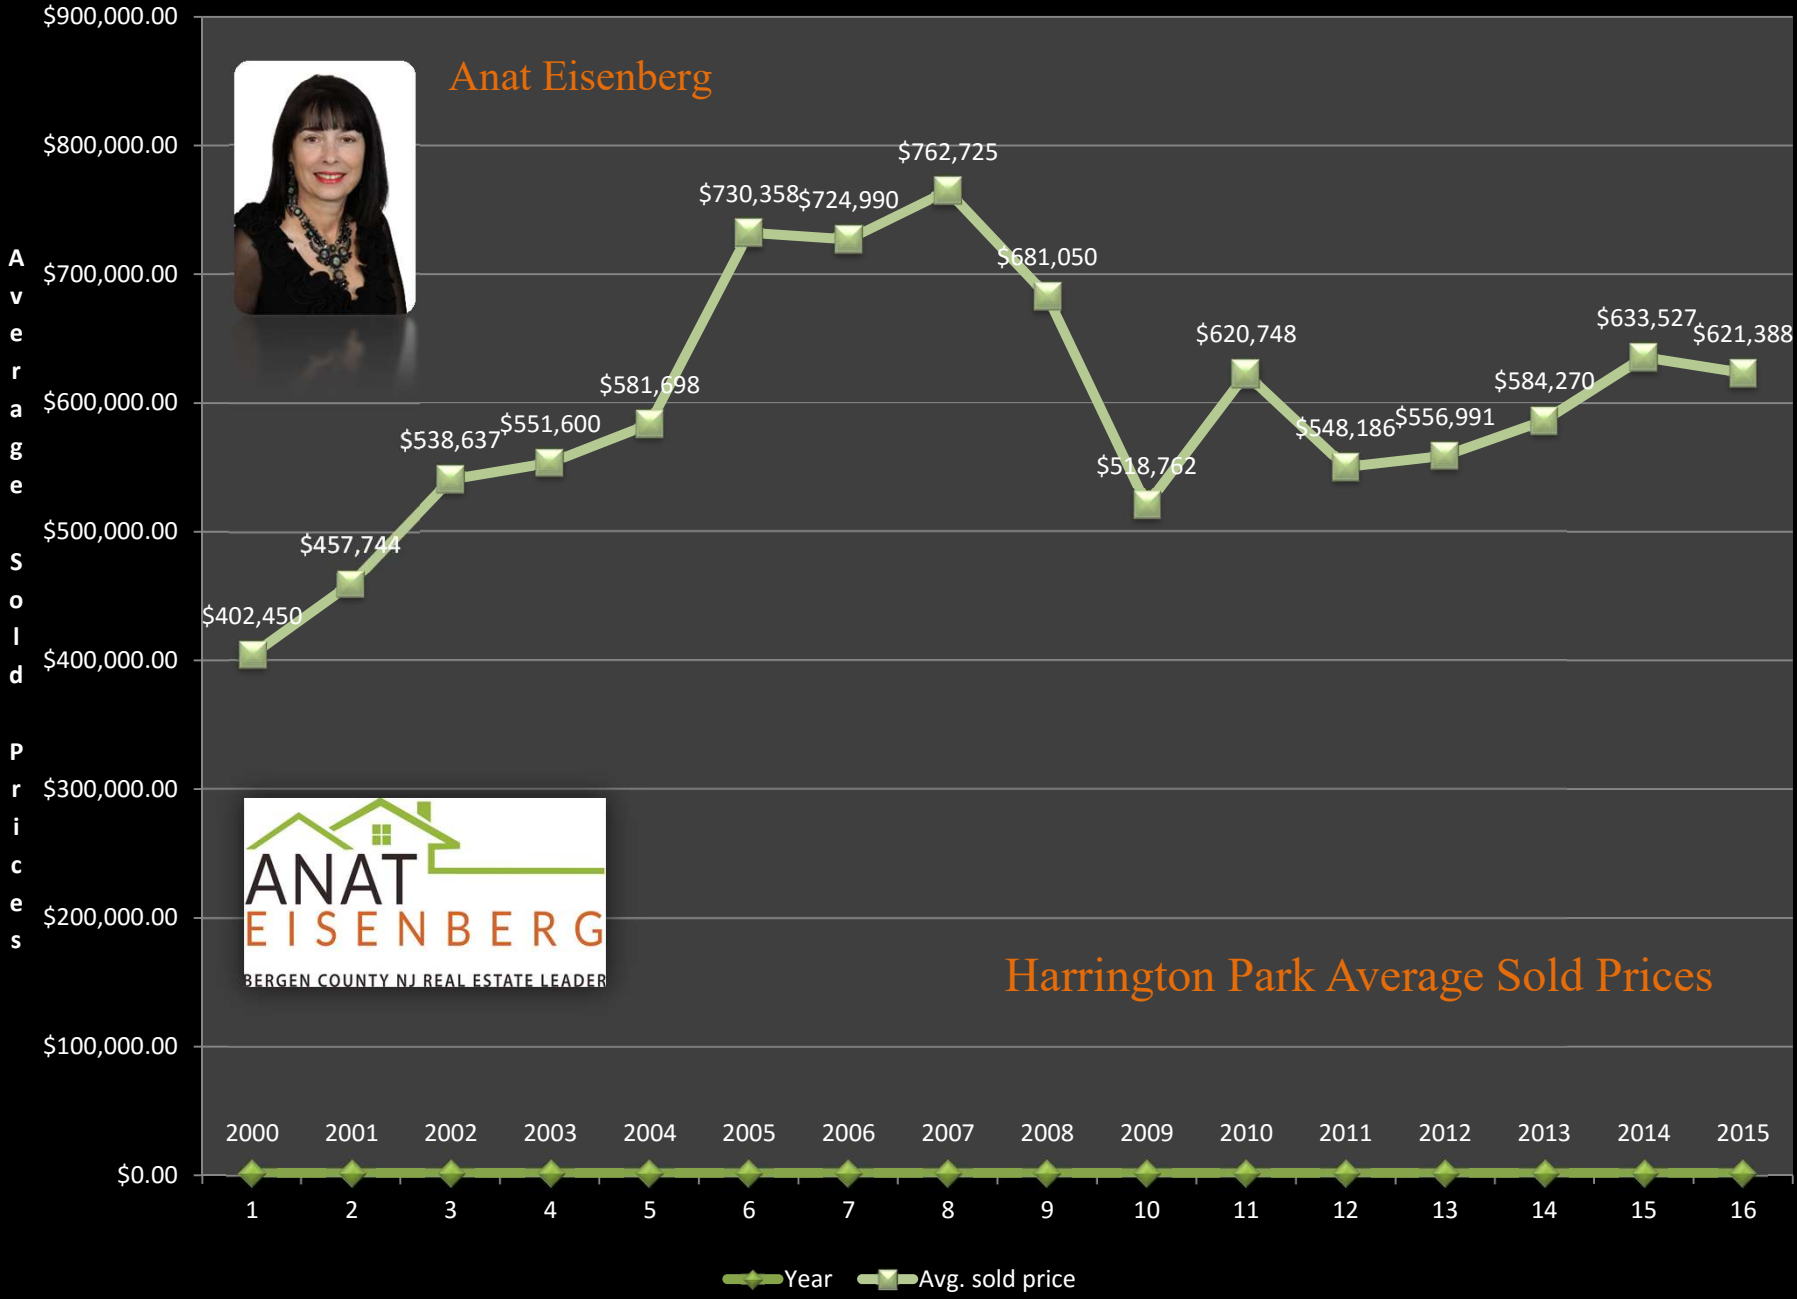

Demarest Average Sold Prices

Anat Eisenberg

Englewood Average Sold Prices

Anat Eisenberg

Anat Eisenberg

### Harrington Park Average Sold Prices

\$1,000,000.00

A  
v  
e  
r  
a  
g  
e  
  
S  
o  
l  
i  
d  
  
P  
r  
i  
c  
e  
s

Anat Eisenberg

Norwood Average Sold Prices

2000 2001 2002 2003 2004 2005 2006 2007 2008 2009 2010 2011 2012 2013 2014 2015

1 2 3 4 5 6 7 8 9 10 11 12 13 14 15 16

◆ Year    ■ Avg. sold price

Anat Eisenberg

Old Tappan Average Sold Prices

Anat Eisenberg

Teaneck Average Sold Prices