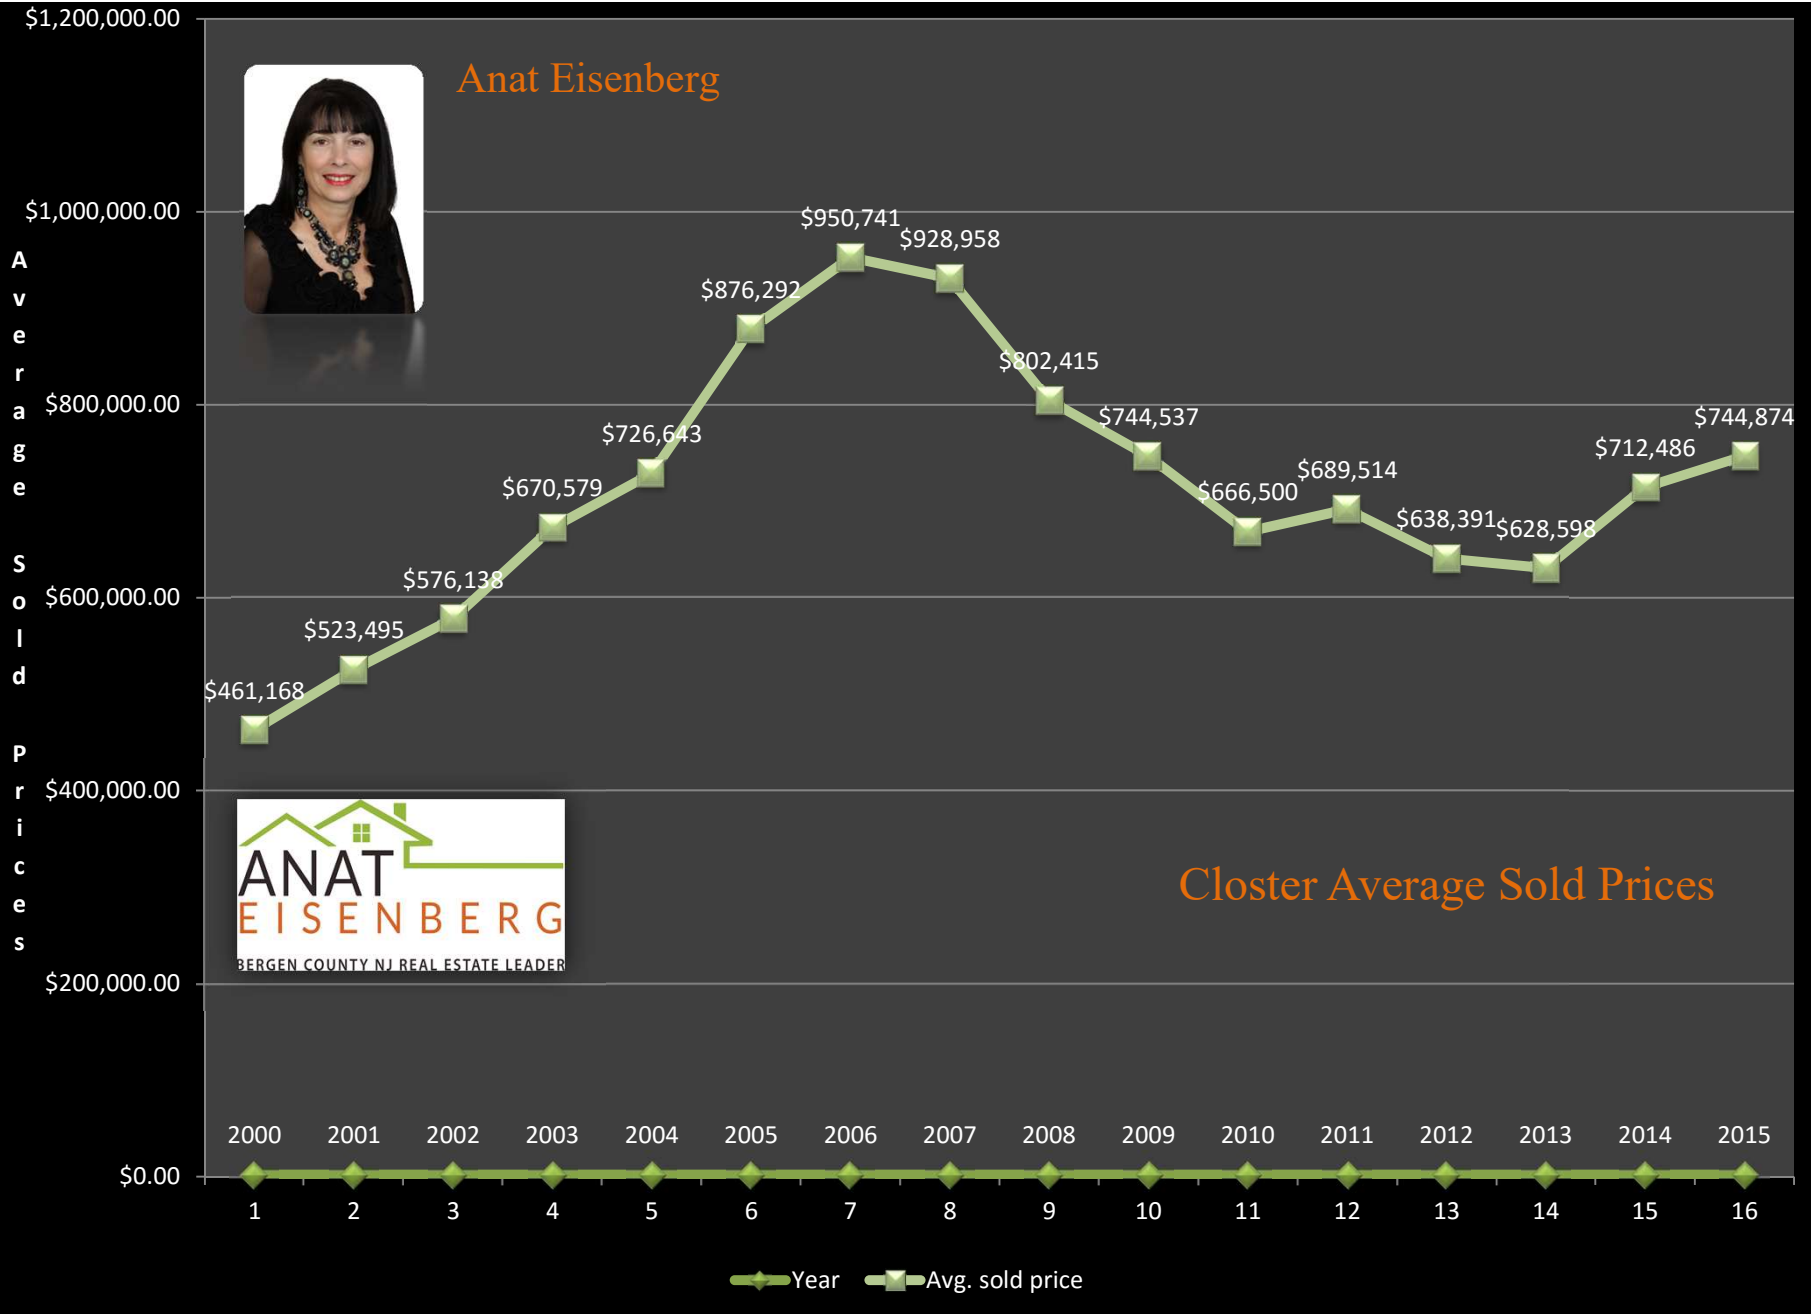

Anat Eisenberg

Anat Eisenberg

Alpine Average Sold Prices

Anat Eisenberg

Anat Eisenberg

Anat Eisenberg

Cresskill Average Sold Prices

Anat Eisenberg

Demarest Average Sold Prices

Anat Eisenberg

Englewood Average Sold Prices

Anat Eisenberg

Anat Eisenberg

### Harrington Park Average Sold Prices

\$1,000,000.00

A  
v  
e  
r  
a  
g  
e  
  
S  
o  
l  
i  
d  
  
P  
r  
i  
c  
e  
s

Anat Eisenberg

Norwood Average Sold Prices

2000 2001 2002 2003 2004 2005 2006 2007 2008 2009 2010 2011 2012 2013 2014 2015

1 2 3 4 5 6 7 8 9 10 11 12 13 14 15 16

◆ Year    ■ Avg. sold price

Anat Eisenberg

Old Tappan Average Sold Prices

Anat Eisenberg

Teaneck Average Sold Prices