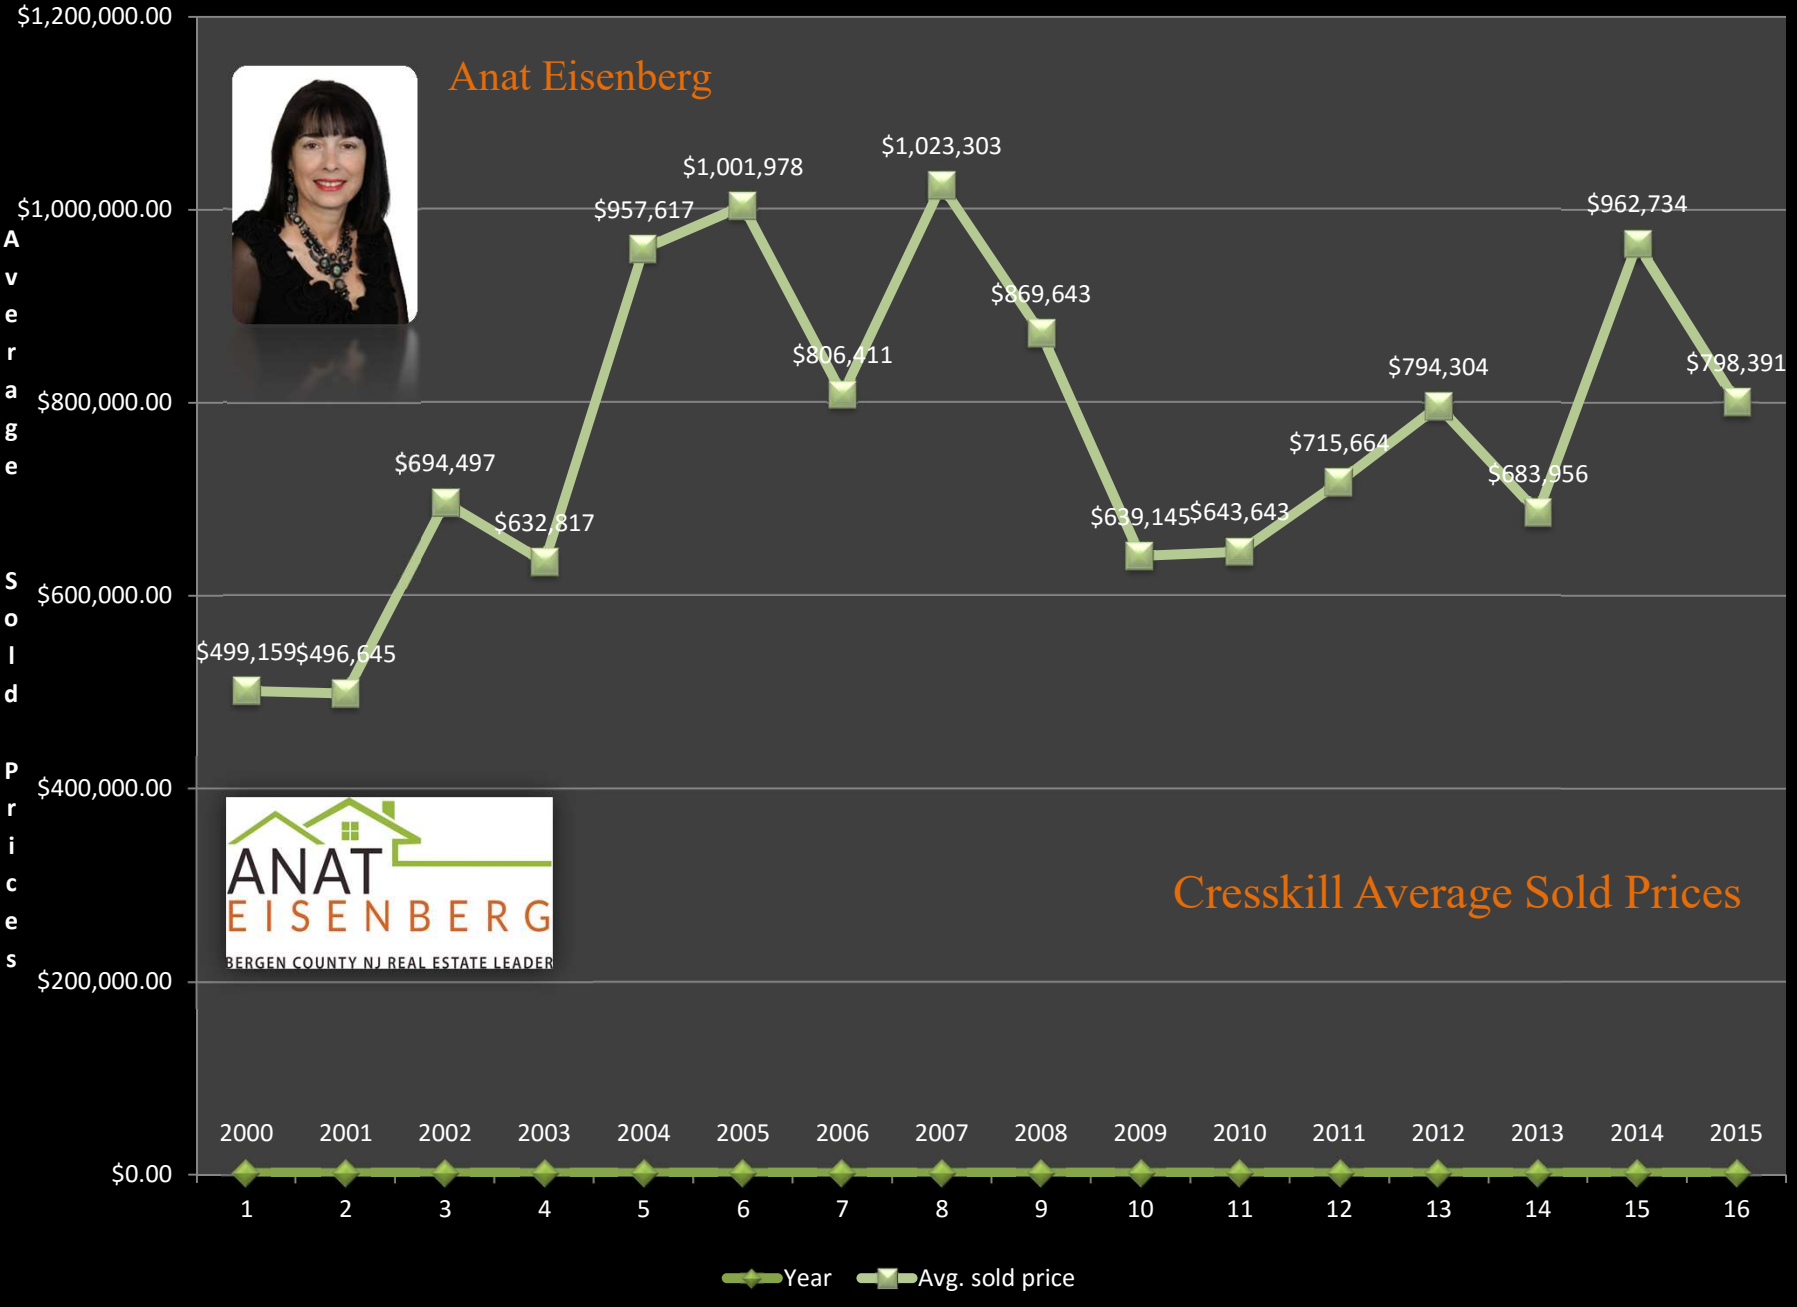

Anat Eisenberg

Anat Eisenberg

Alpine Average Sold Prices

Anat Eisenberg

Anat Eisenberg

Anat Eisenberg

Cresskill Average Sold Prices

Anat Eisenberg

Demarest Average Sold Prices

Anat Eisenberg

Englewood Average Sold Prices

Anat Eisenberg

Anat Eisenberg

### Harrington Park Average Sold Prices

\$1,000,000.00

A  
v  
e  
r  
a  
g  
e  
  
S  
o  
l  
i  
d  
  
P  
r  
i  
c  
e  
s

Anat Eisenberg

Norwood Average Sold Prices

2000 2001 2002 2003 2004 2005 2006 2007 2008 2009 2010 2011 2012 2013 2014 2015

1 2 3 4 5 6 7 8 9 10 11 12 13 14 15 16

◆ Year    ■ Avg. sold price

Anat Eisenberg

Old Tappan Average Sold Prices

Anat Eisenberg

Teaneck Average Sold Prices