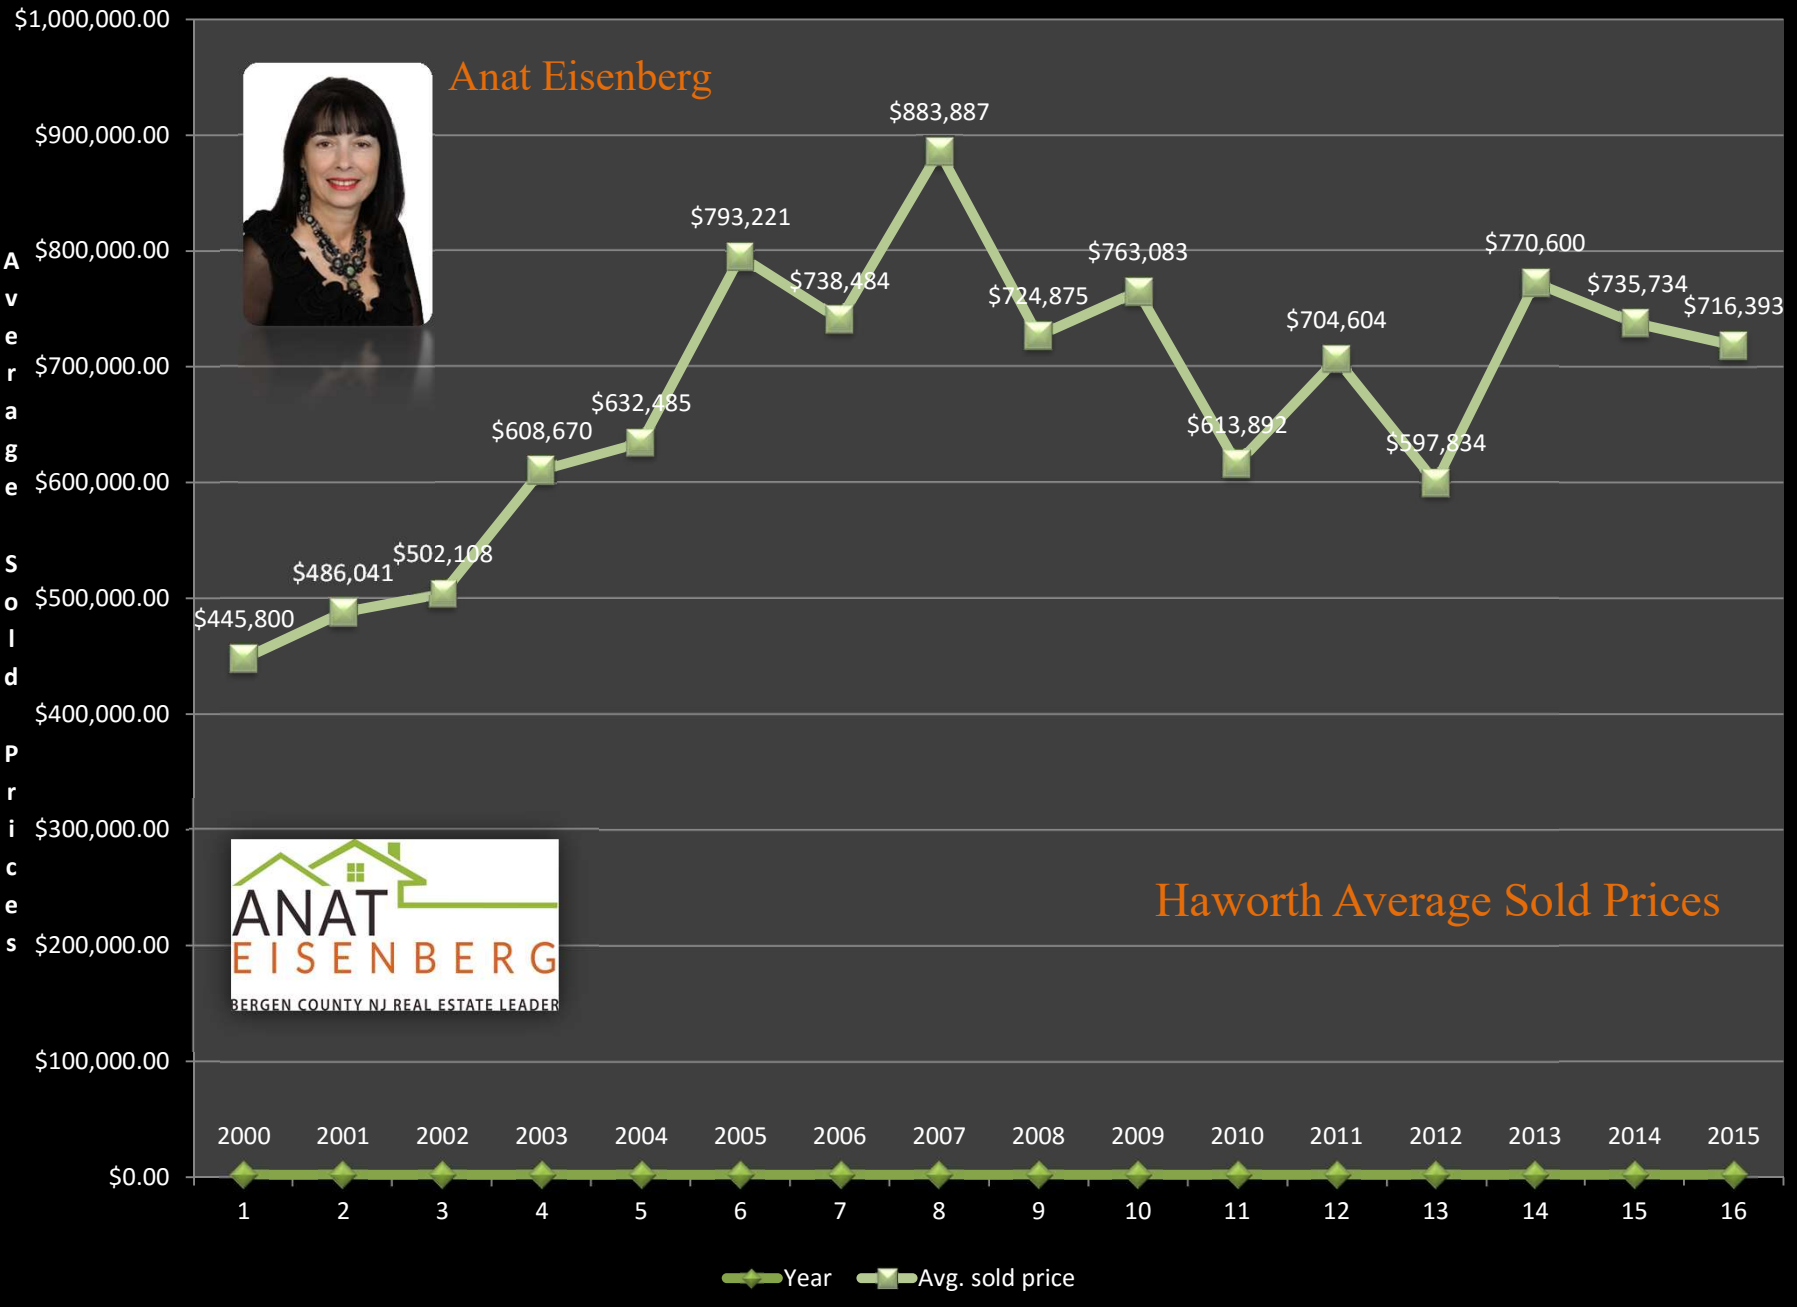

Demarest Average Sold Prices

Anat Eisenberg

Englewood Average Sold Prices

Anat Eisenberg

Anat Eisenberg

### Harrington Park Average Sold Prices

\$1,000,000.00

A  
v  
e  
r  
a  
g  
e  
  
S  
o  
l  
i  
d  
  
P  
r  
i  
c  
e  
s

Anat Eisenberg

Norwood Average Sold Prices

2000 2001 2002 2003 2004 2005 2006 2007 2008 2009 2010 2011 2012 2013 2014 2015

1 2 3 4 5 6 7 8 9 10 11 12 13 14 15 16

◆ Year    ■ Avg. sold price

Anat Eisenberg

Old Tappan Average Sold Prices

Anat Eisenberg

Teaneck Average Sold Prices