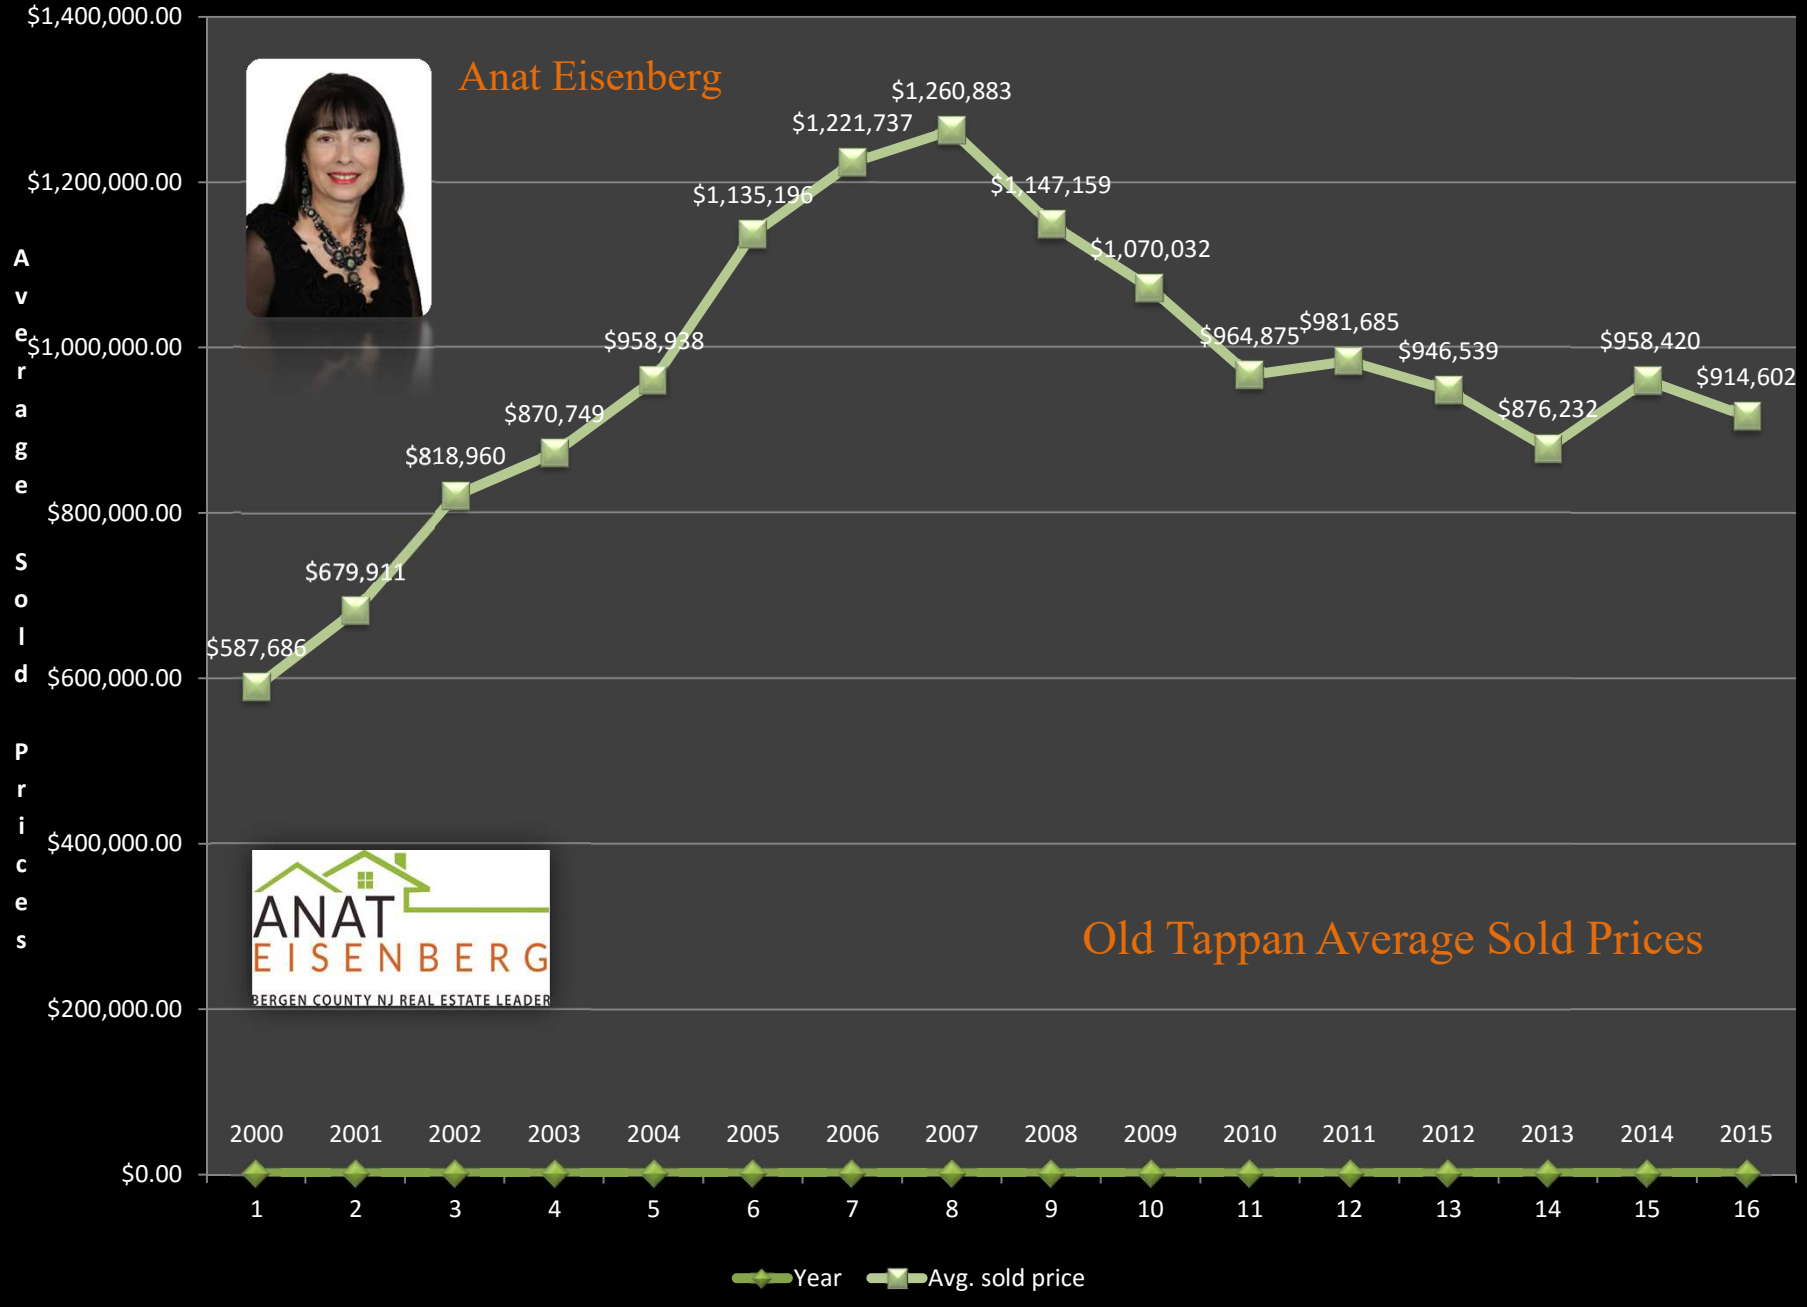

### Harrington Park Average Sold Prices

\$1,000,000.00

A  
v  
e  
r  
a  
g  
e  
  
S  
o  
l  
i  
d  
  
P  
r  
i  
c  
e  
s

Anat Eisenberg

Norwood Average Sold Prices

2000 2001 2002 2003 2004 2005 2006 2007 2008 2009 2010 2011 2012 2013 2014 2015

1 2 3 4 5 6 7 8 9 10 11 12 13 14 15 16

◆ Year    ■ Avg. sold price

Anat Eisenberg

Old Tappan Average Sold Prices

Anat Eisenberg

Teaneck Average Sold Prices