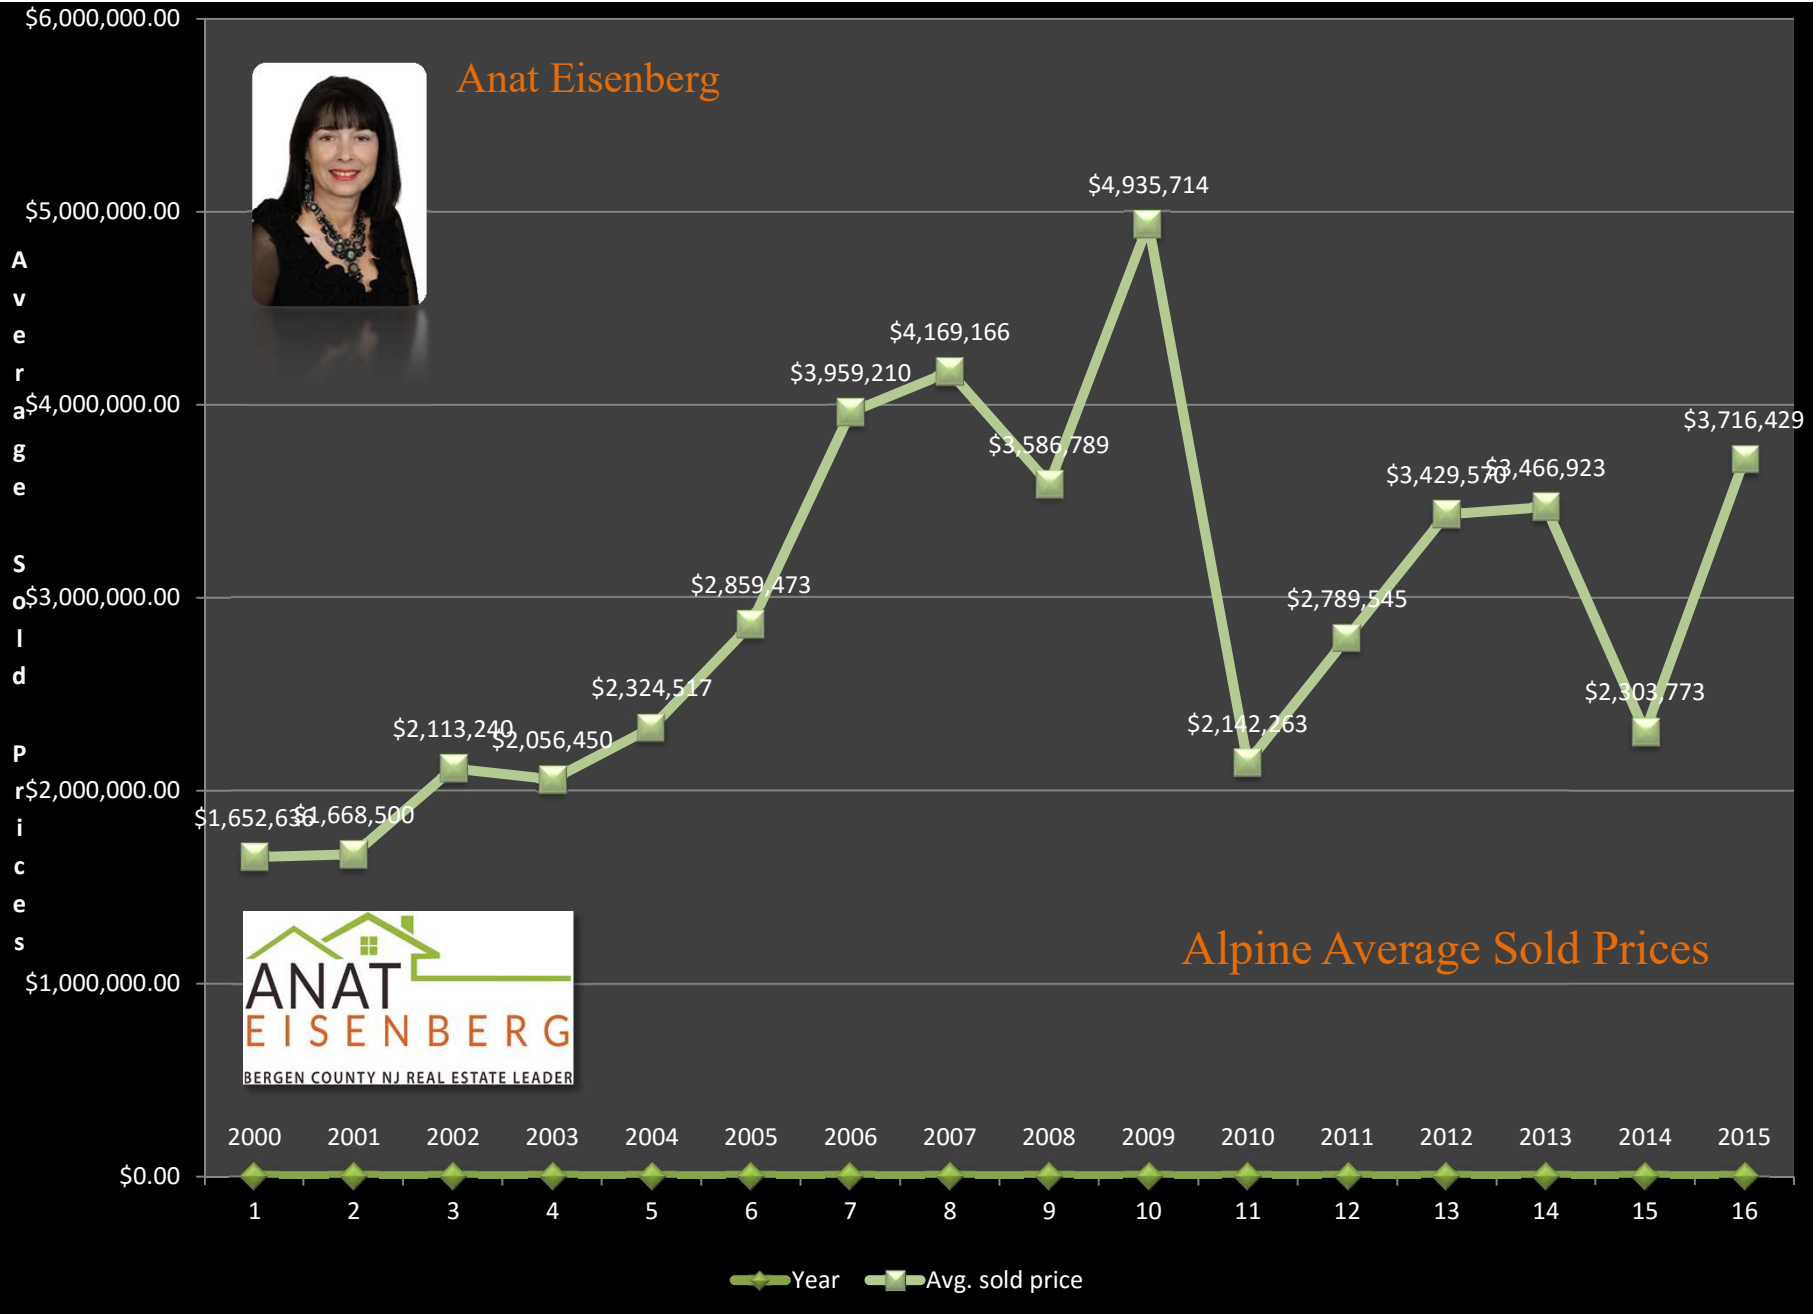

Anat Eisenberg

Anat Eisenberg

Alpine Average Sold Prices

Anat Eisenberg

Anat Eisenberg

Anat Eisenberg

Cresskill Average Sold Prices

Anat Eisenberg

Demarest Average Sold Prices

Anat Eisenberg

Englewood Average Sold Prices

Anat Eisenberg

Anat Eisenberg

### Harrington Park Average Sold Prices

\$1,000,000.00

A  
v  
e  
r  
a  
g  
e  
  
S  
o  
l  
i  
d  
  
P  
r  
i  
c  
e  
s

Anat Eisenberg

Norwood Average Sold Prices

2000 2001 2002 2003 2004 2005 2006 2007 2008 2009 2010 2011 2012 2013 2014 2015

1 2 3 4 5 6 7 8 9 10 11 12 13 14 15 16

◆ Year    ■ Avg. sold price

Anat Eisenberg

Old Tappan Average Sold Prices

Anat Eisenberg

Teaneck Average Sold Prices