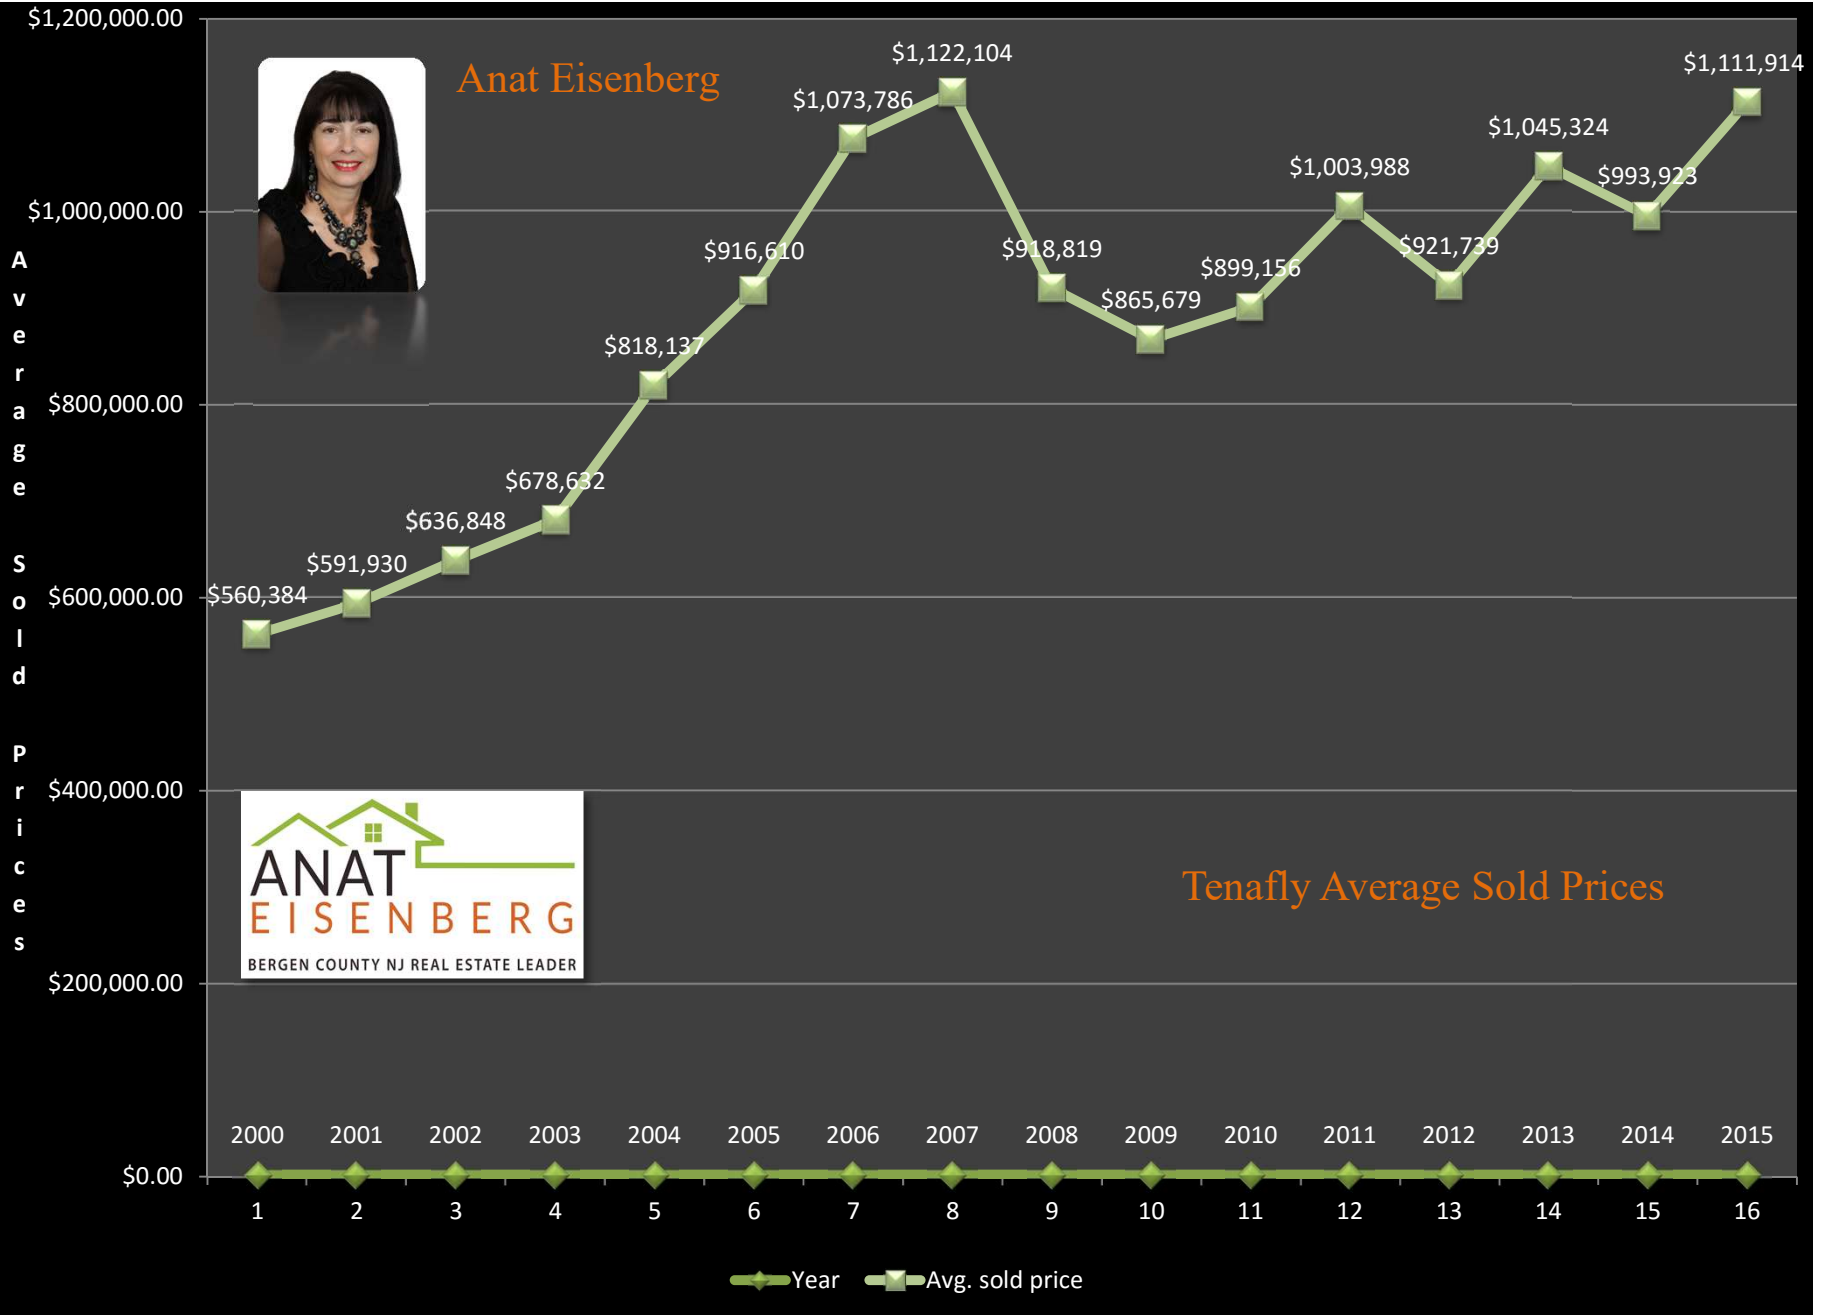

Anat Eisenberg

Anat Eisenberg

Alpine Average Sold Prices

Anat Eisenberg

Anat Eisenberg

Anat Eisenberg

Cresskill Average Sold Prices

Anat Eisenberg

Demarest Average Sold Prices

Anat Eisenberg

Englewood Average Sold Prices

Anat Eisenberg

Anat Eisenberg

### Harrington Park Average Sold Prices

\$1,000,000.00

A  
v  
e  
r  
a  
g  
e  
  
S  
o  
l  
i  
d  
  
P  
r  
i  
c  
e  
s

Anat Eisenberg

Norwood Average Sold Prices

2000 2001 2002 2003 2004 2005 2006 2007 2008 2009 2010 2011 2012 2013 2014 2015

1 2 3 4 5 6 7 8 9 10 11 12 13 14 15 16

◆ Year    ■ Avg. sold price

Anat Eisenberg

Old Tappan Average Sold Prices

Anat Eisenberg

Teaneck Average Sold Prices