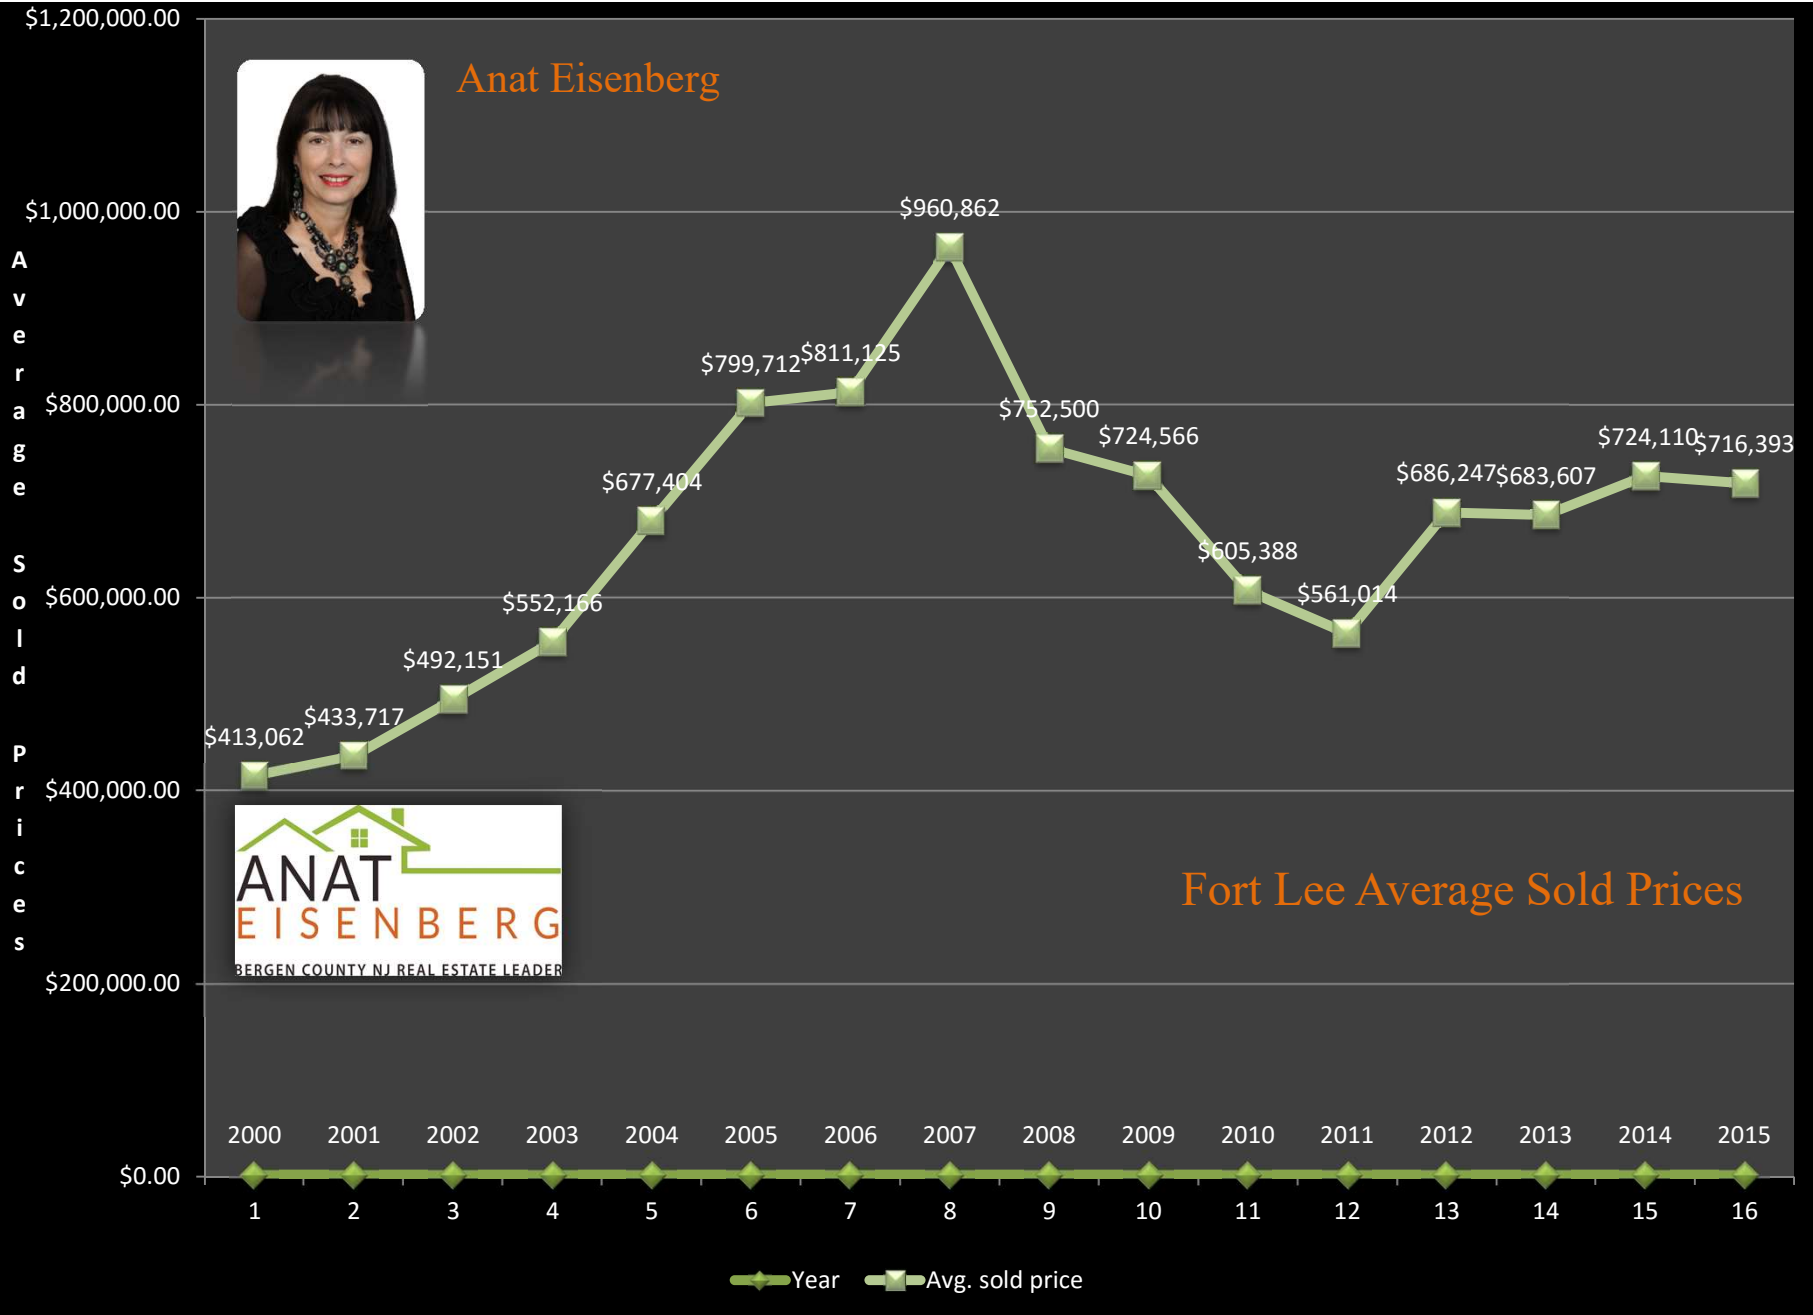

Demarest Average Sold Prices

Anat Eisenberg

Englewood Average Sold Prices

Anat Eisenberg

Anat Eisenberg

### Harrington Park Average Sold Prices

\$1,000,000.00

A  
v  
e  
r  
a  
g  
e  
  
S  
o  
l  
i  
d  
  
P  
r  
i  
c  
e  
s

Anat Eisenberg

Norwood Average Sold Prices

2000 2001 2002 2003 2004 2005 2006 2007 2008 2009 2010 2011 2012 2013 2014 2015

1 2 3 4 5 6 7 8 9 10 11 12 13 14 15 16

◆ Year    ■ Avg. sold price

Anat Eisenberg

Old Tappan Average Sold Prices

Anat Eisenberg

Teaneck Average Sold Prices