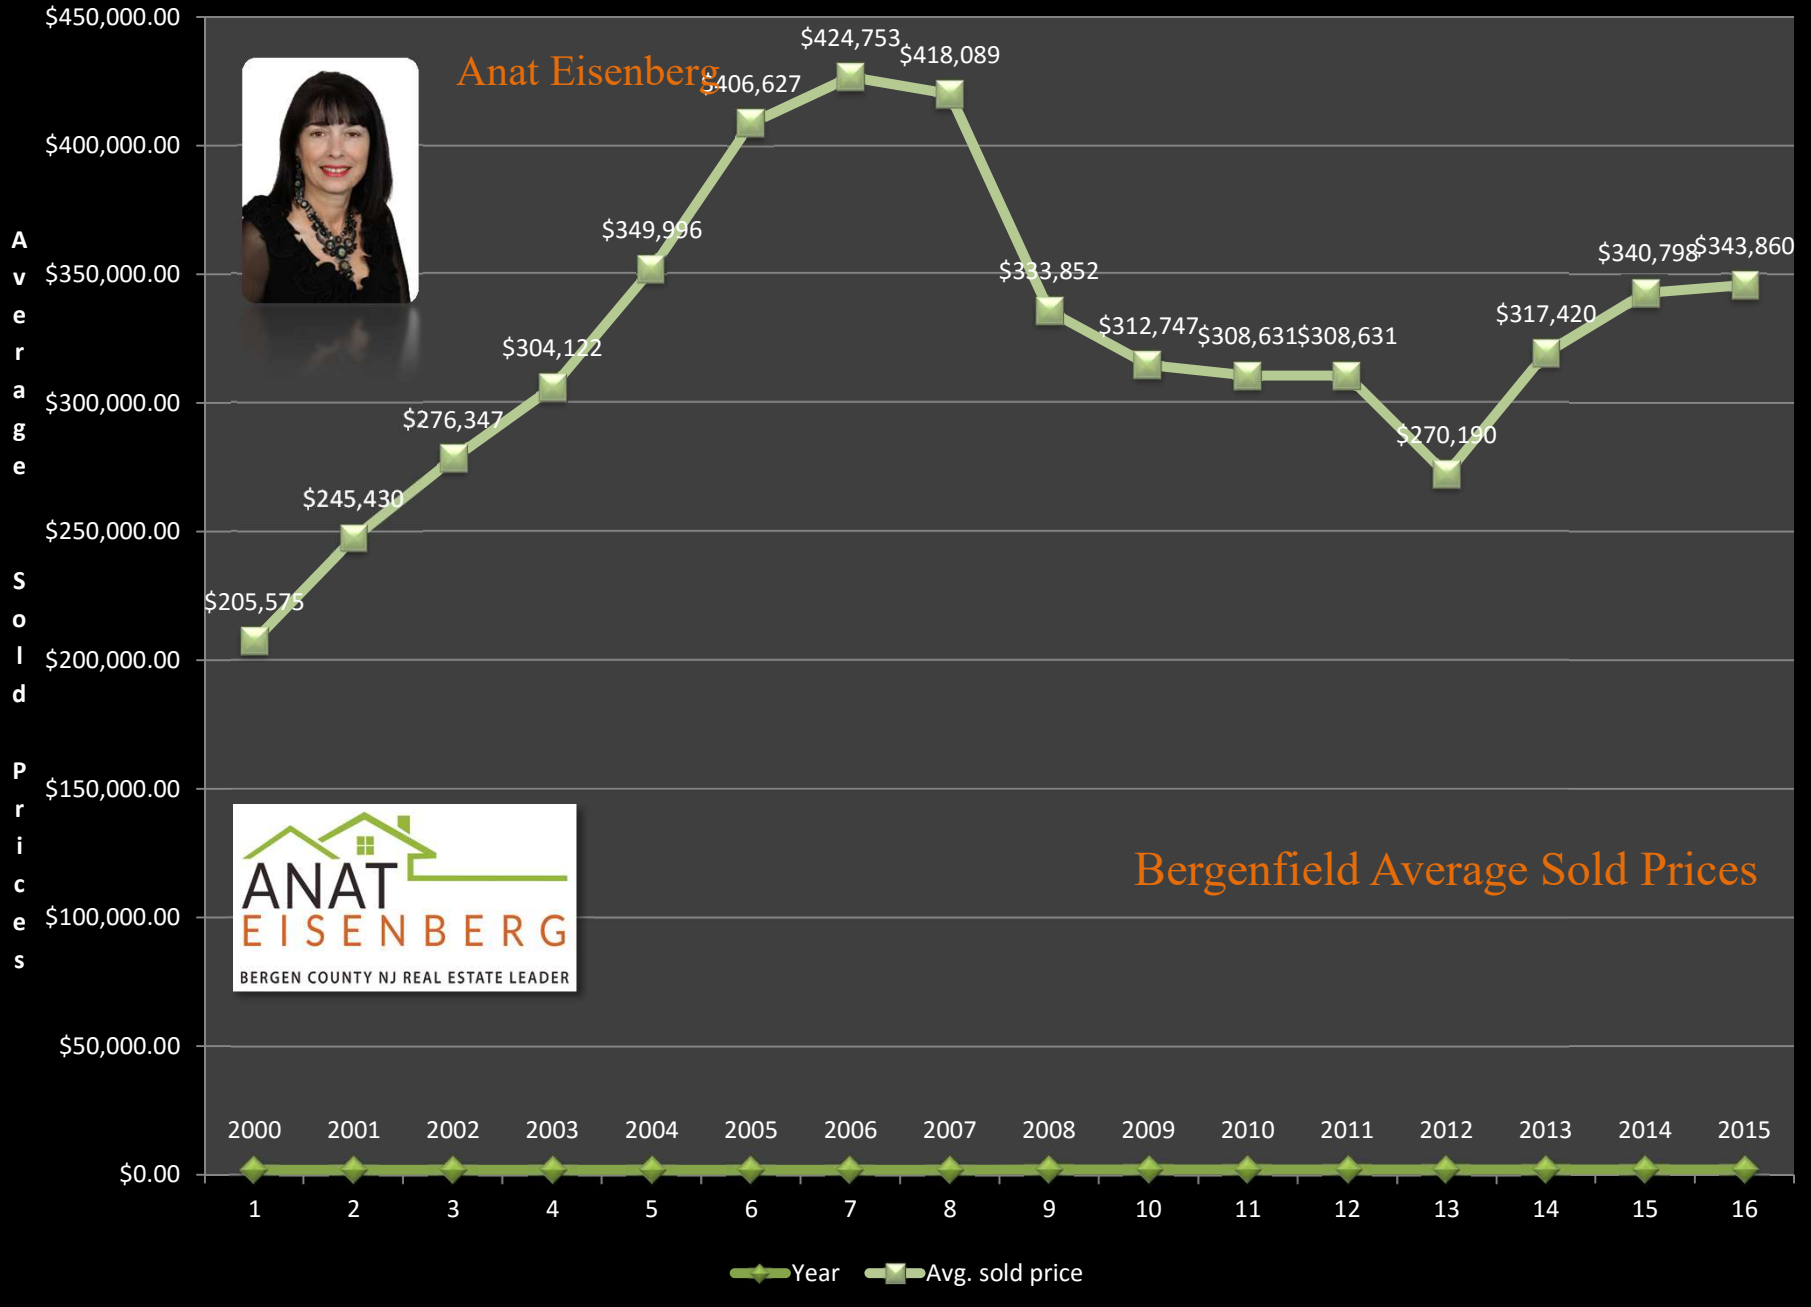

Anat Eisenberg

Anat Eisenberg

Alpine Average Sold Prices

Anat Eisenberg

Anat Eisenberg

Anat Eisenberg

Cresskill Average Sold Prices

Anat Eisenberg

Demarest Average Sold Prices

Anat Eisenberg

Englewood Average Sold Prices

Anat Eisenberg

Anat Eisenberg

### Harrington Park Average Sold Prices

\$1,000,000.00

A  
v  
e  
r  
a  
g  
e  
  
S  
o  
l  
i  
d  
  
P  
r  
i  
c  
e  
s

Anat Eisenberg

Norwood Average Sold Prices

2000 2001 2002 2003 2004 2005 2006 2007 2008 2009 2010 2011 2012 2013 2014 2015

1 2 3 4 5 6 7 8 9 10 11 12 13 14 15 16

◆ Year    ■ Avg. sold price

Anat Eisenberg

Old Tappan Average Sold Prices

Anat Eisenberg

Teaneck Average Sold Prices