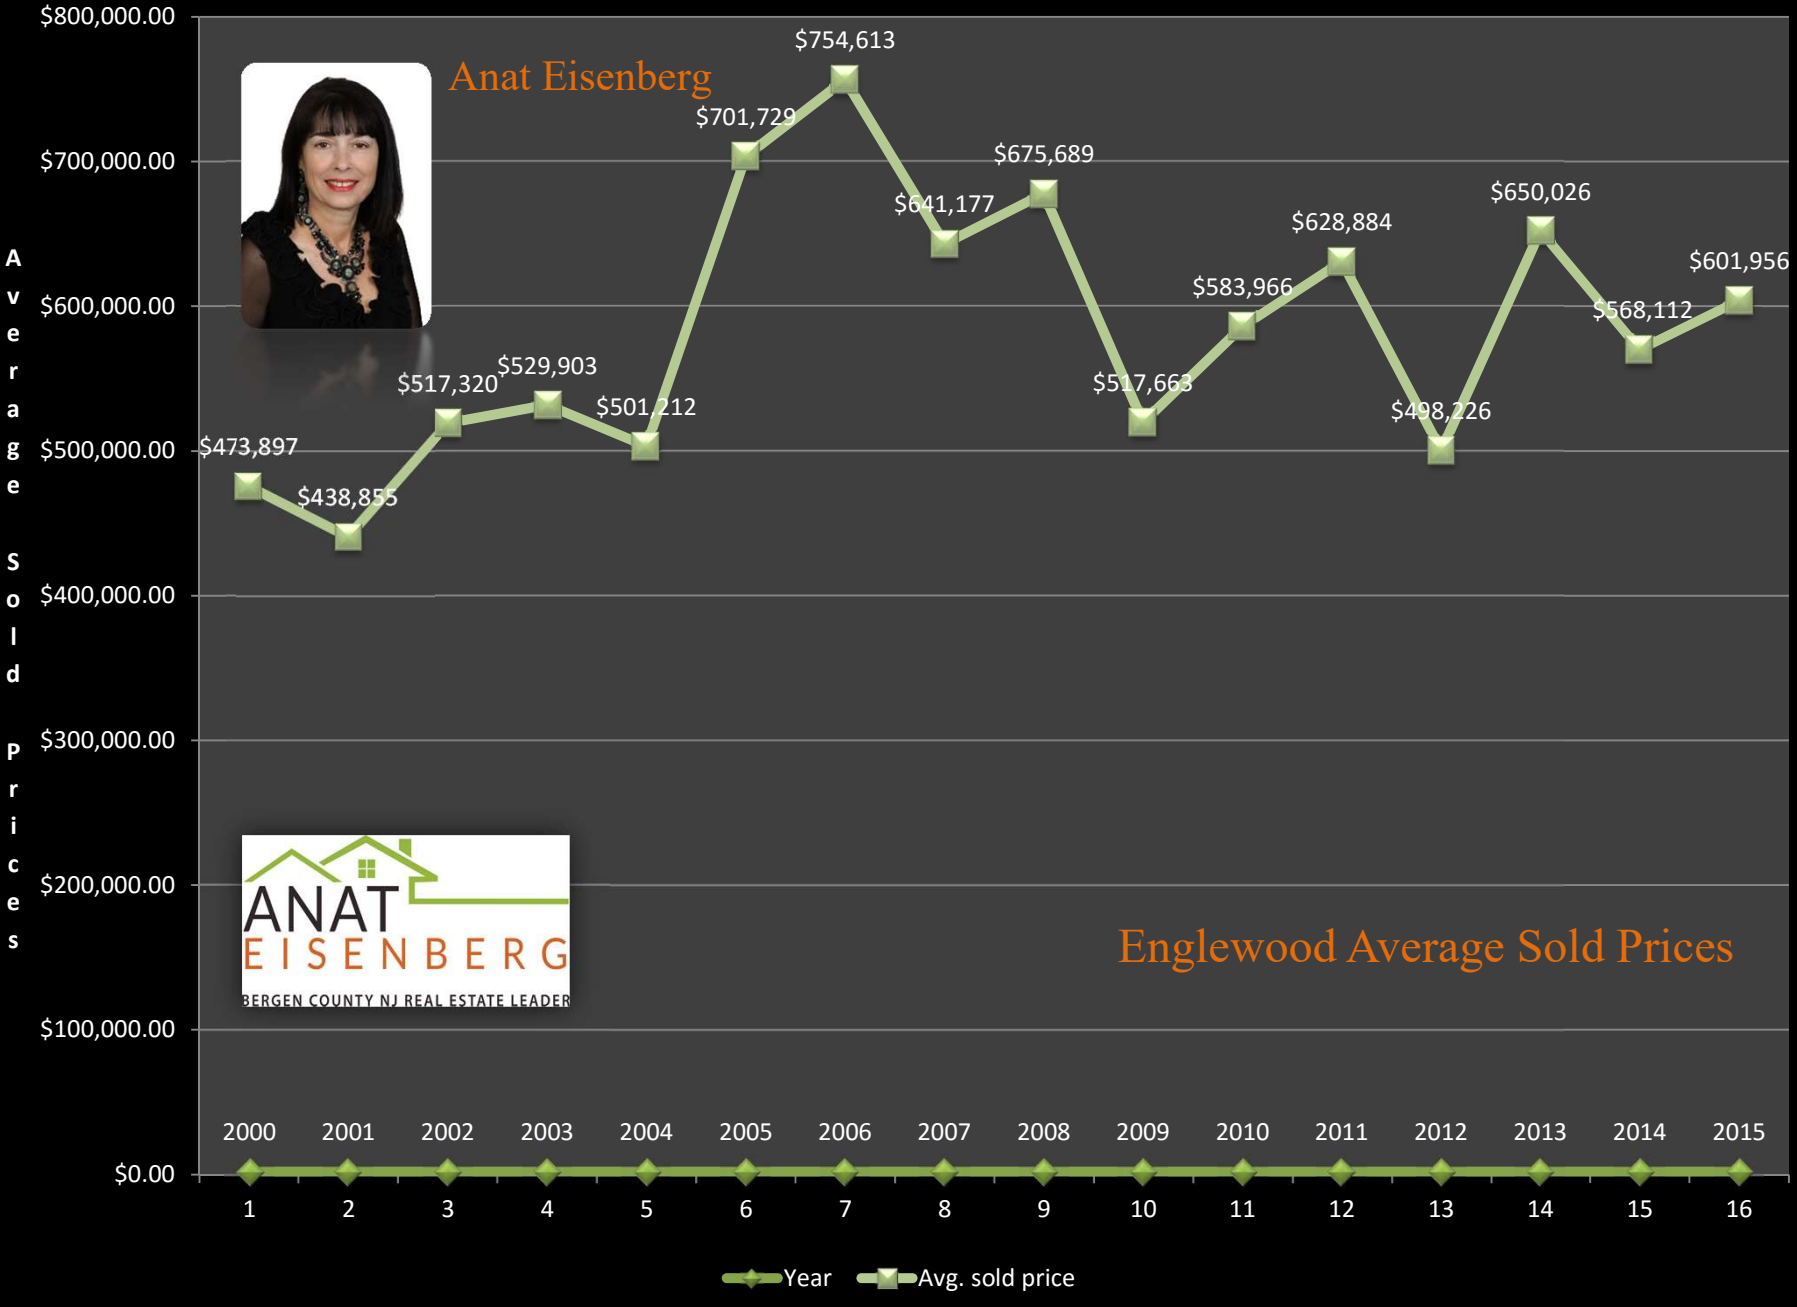

Demarest Average Sold Prices

Anat Eisenberg

Englewood Average Sold Prices

Anat Eisenberg

Anat Eisenberg

### Harrington Park Average Sold Prices

\$1,000,000.00

A  
v  
e  
r  
a  
g  
e  
  
S  
o  
l  
i  
d  
  
P  
r  
i  
c  
e  
s

Anat Eisenberg

Norwood Average Sold Prices

2000 2001 2002 2003 2004 2005 2006 2007 2008 2009 2010 2011 2012 2013 2014 2015

1 2 3 4 5 6 7 8 9 10 11 12 13 14 15 16

◆ Year    ■ Avg. sold price

Anat Eisenberg

Old Tappan Average Sold Prices

Anat Eisenberg

Teaneck Average Sold Prices