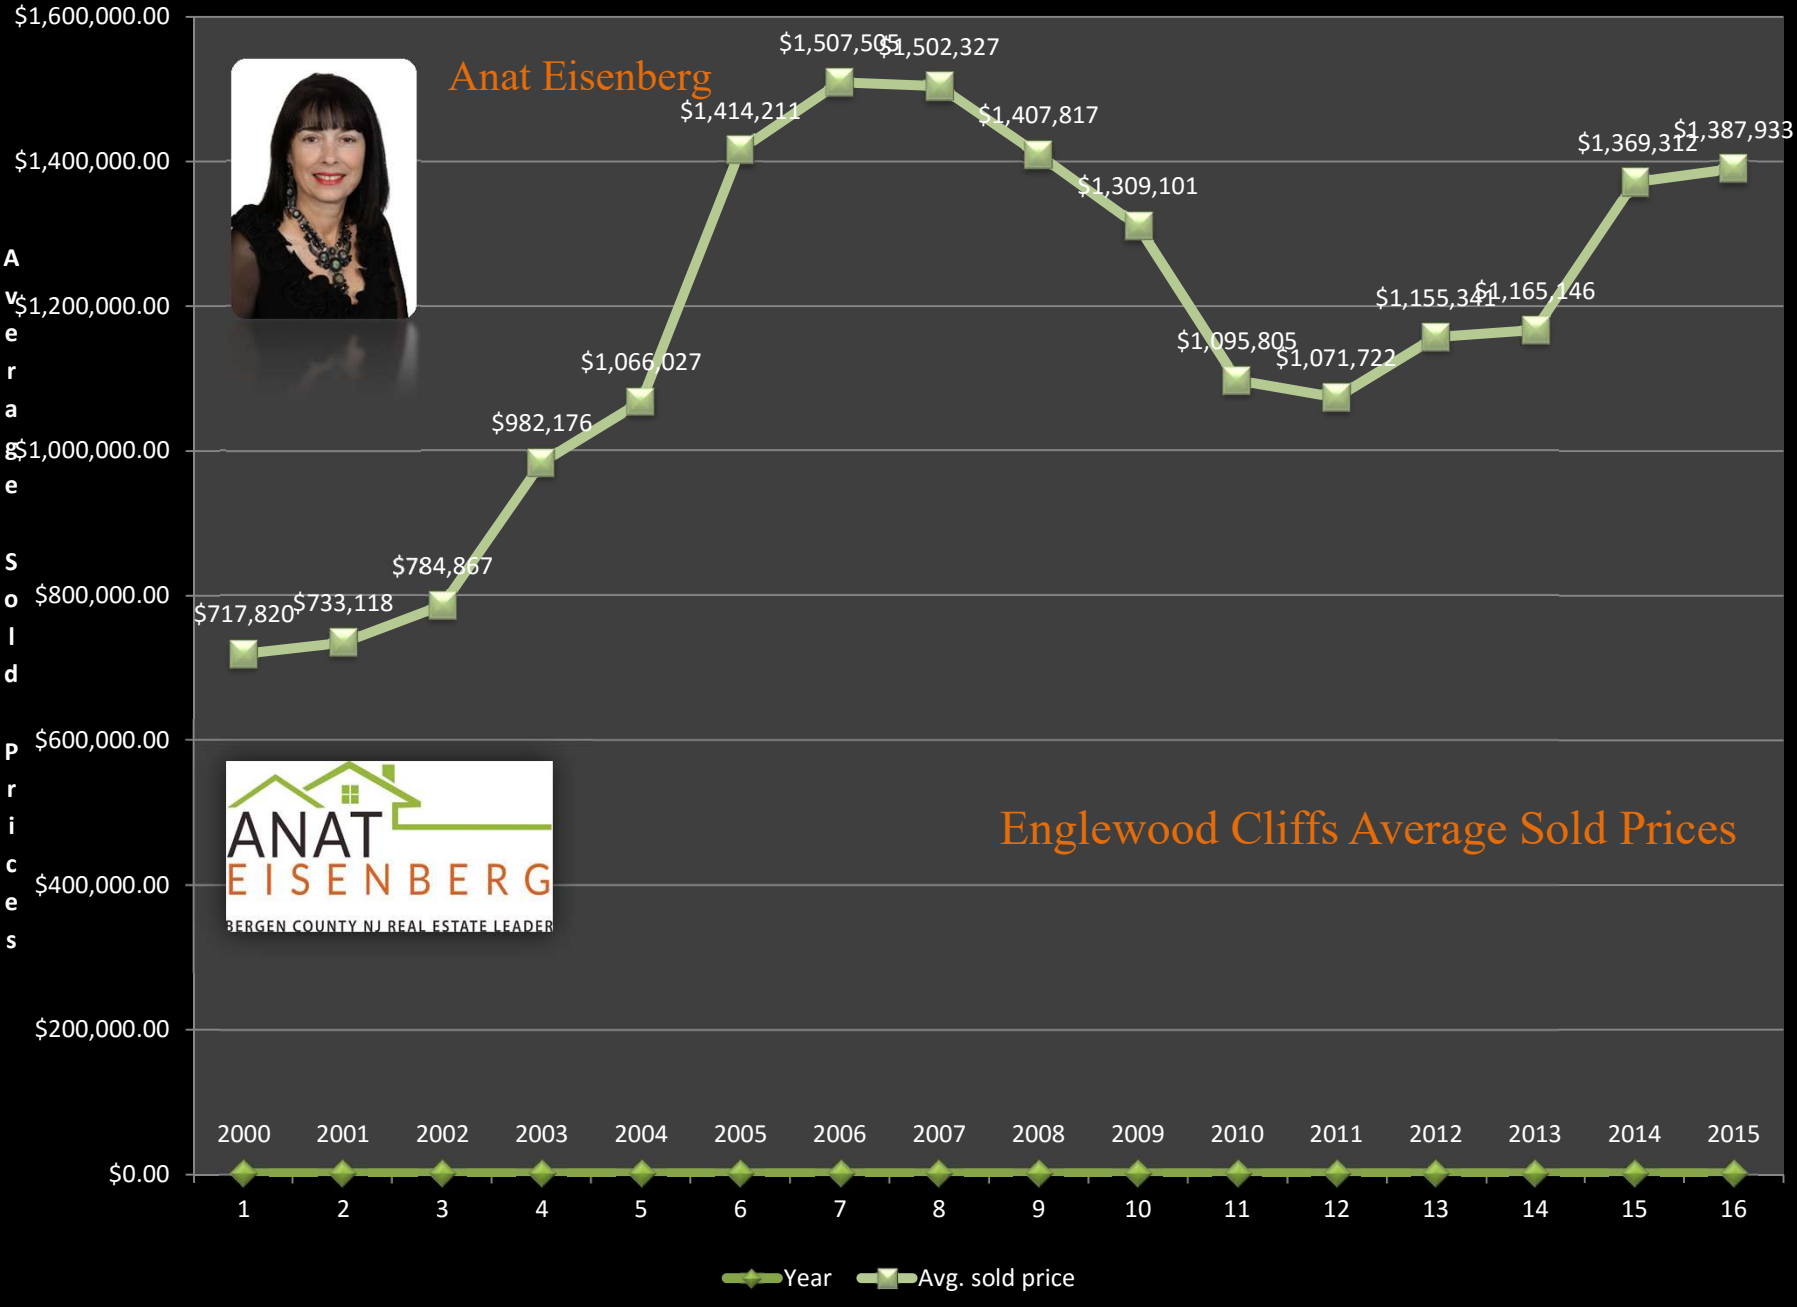

Demarest Average Sold Prices

Anat Eisenberg

Englewood Average Sold Prices

Anat Eisenberg

Anat Eisenberg

### Harrington Park Average Sold Prices

\$1,000,000.00

A  
v  
e  
r  
a  
g  
e  
  
S  
o  
l  
i  
d  
  
P  
r  
i  
c  
e  
s

Anat Eisenberg

Norwood Average Sold Prices

2000 2001 2002 2003 2004 2005 2006 2007 2008 2009 2010 2011 2012 2013 2014 2015

1 2 3 4 5 6 7 8 9 10 11 12 13 14 15 16

◆ Year    ■ Avg. sold price

Anat Eisenberg

Old Tappan Average Sold Prices

Anat Eisenberg

Teaneck Average Sold Prices