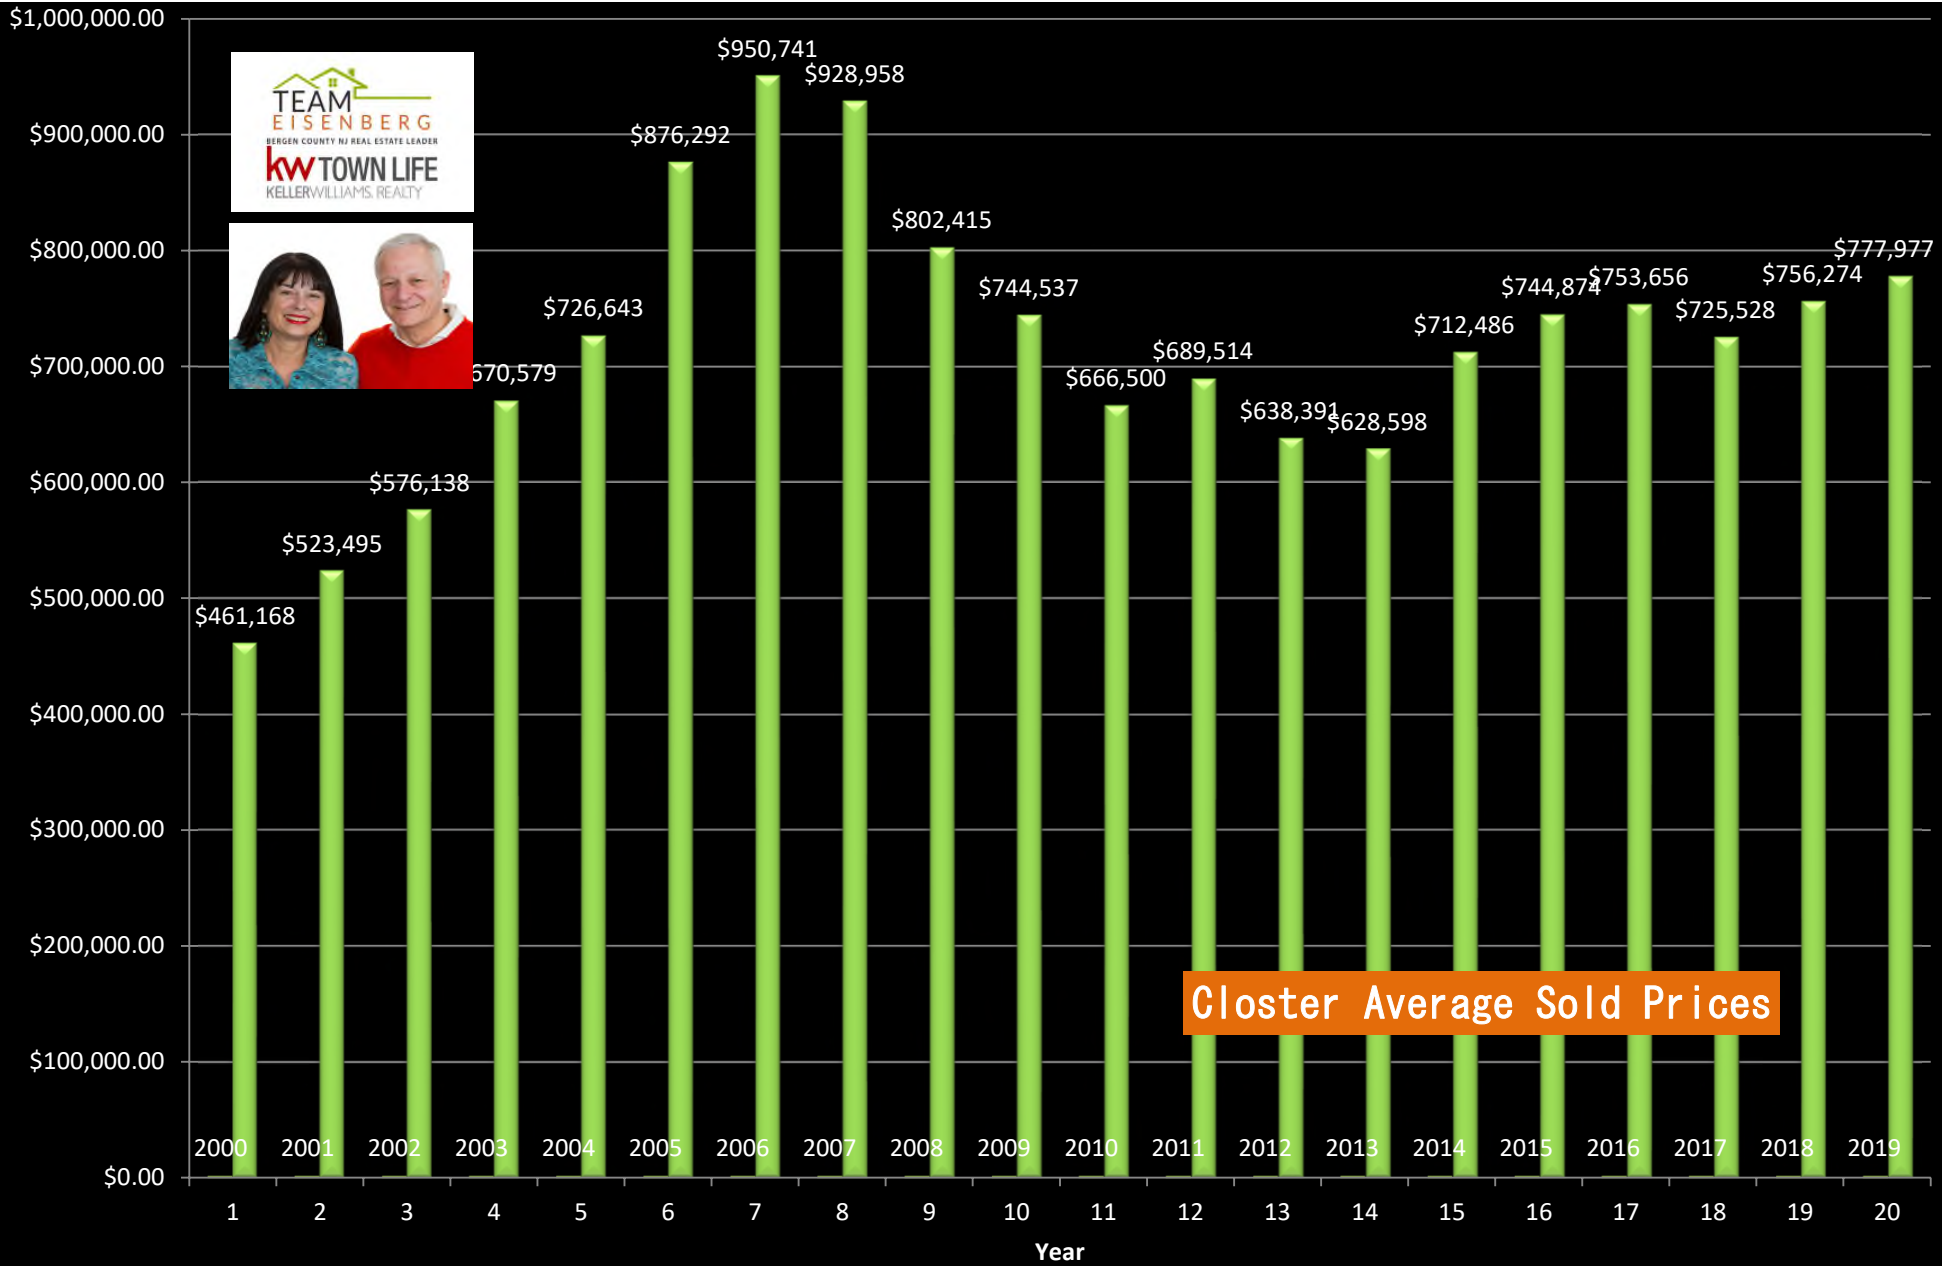

Tenafly Average Sold Prices

Alpine Average Sold Prices

A  
V  
E  
R  
A  
G  
E  
  
S  
O  
L  
D  
  
P  
R  
I  
C  
E  
S

Cresskill Average Sold Prices

Demarest Average Sold Prices

Englewood Average Sold Prices

Englewood Cliffs Average Sold Prices

Fort Lee Average Sold Prices

Harrington Park Average Sold Prices

\$1,000,000.00

A  
v  
e  
r  
a  
g  
e  
  
S  
o  
l  
i  
d  
  
P  
r  
i  
c  
e  
s

Norwood Average Sold Prices

Old Tappan Average Sold Prices