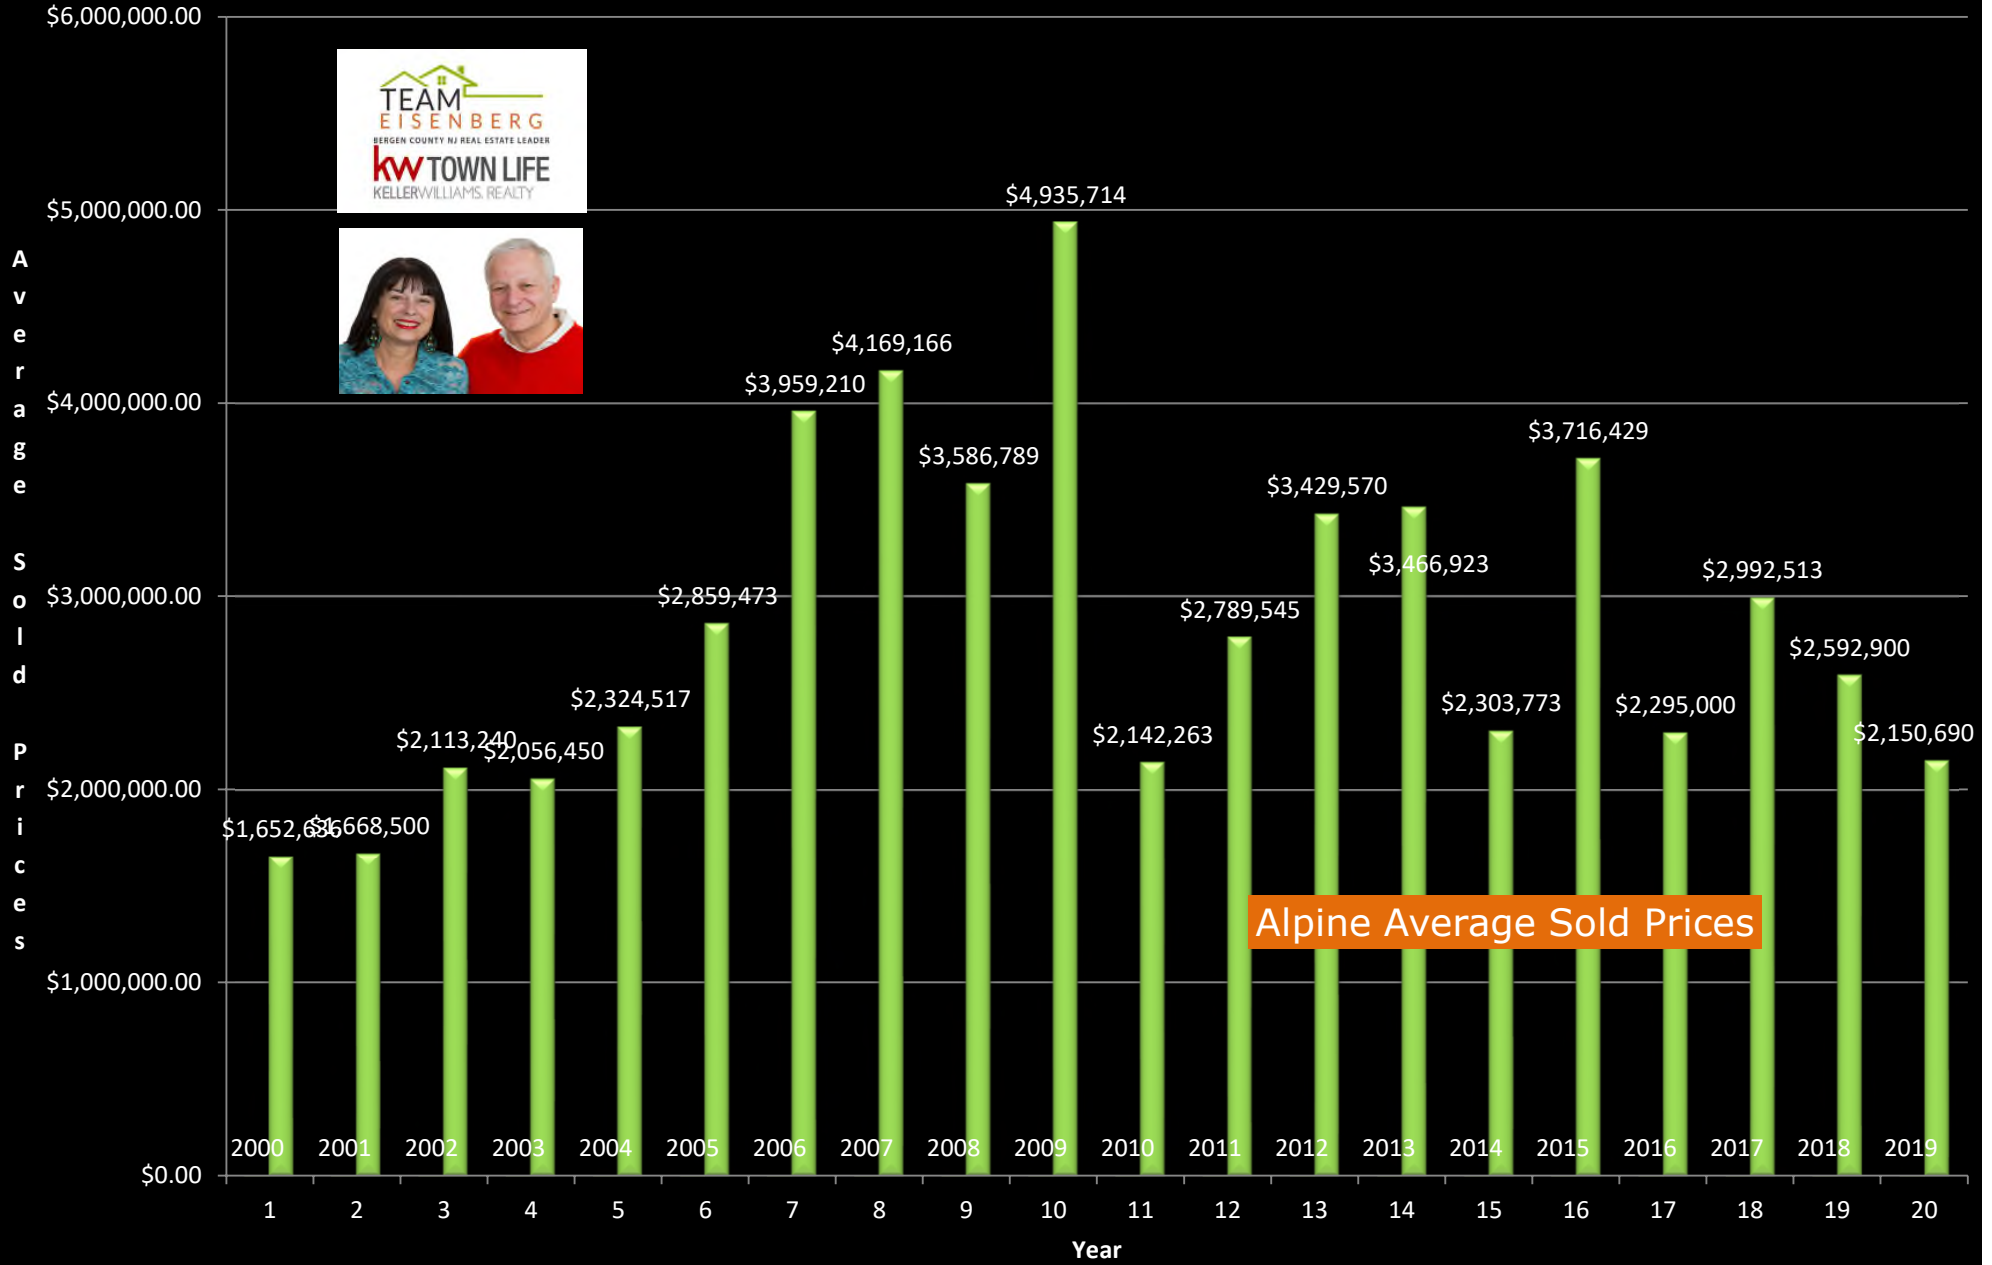

Tenafly Average Sold Prices

Alpine Average Sold Prices

A  
V  
E  
R  
A  
G  
E  
  
S  
O  
L  
D  
  
P  
R  
I  
C  
E  
S

Cresskill Average Sold Prices

Demarest Average Sold Prices

Englewood Average Sold Prices

Englewood Cliffs Average Sold Prices

Fort Lee Average Sold Prices

Harrington Park Average Sold Prices

\$1,000,000.00

A  
v  
e  
r  
a  
g  
e  
  
S  
o  
l  
i  
d  
  
P  
r  
i  
c  
e  
s

Norwood Average Sold Prices

Old Tappan Average Sold Prices