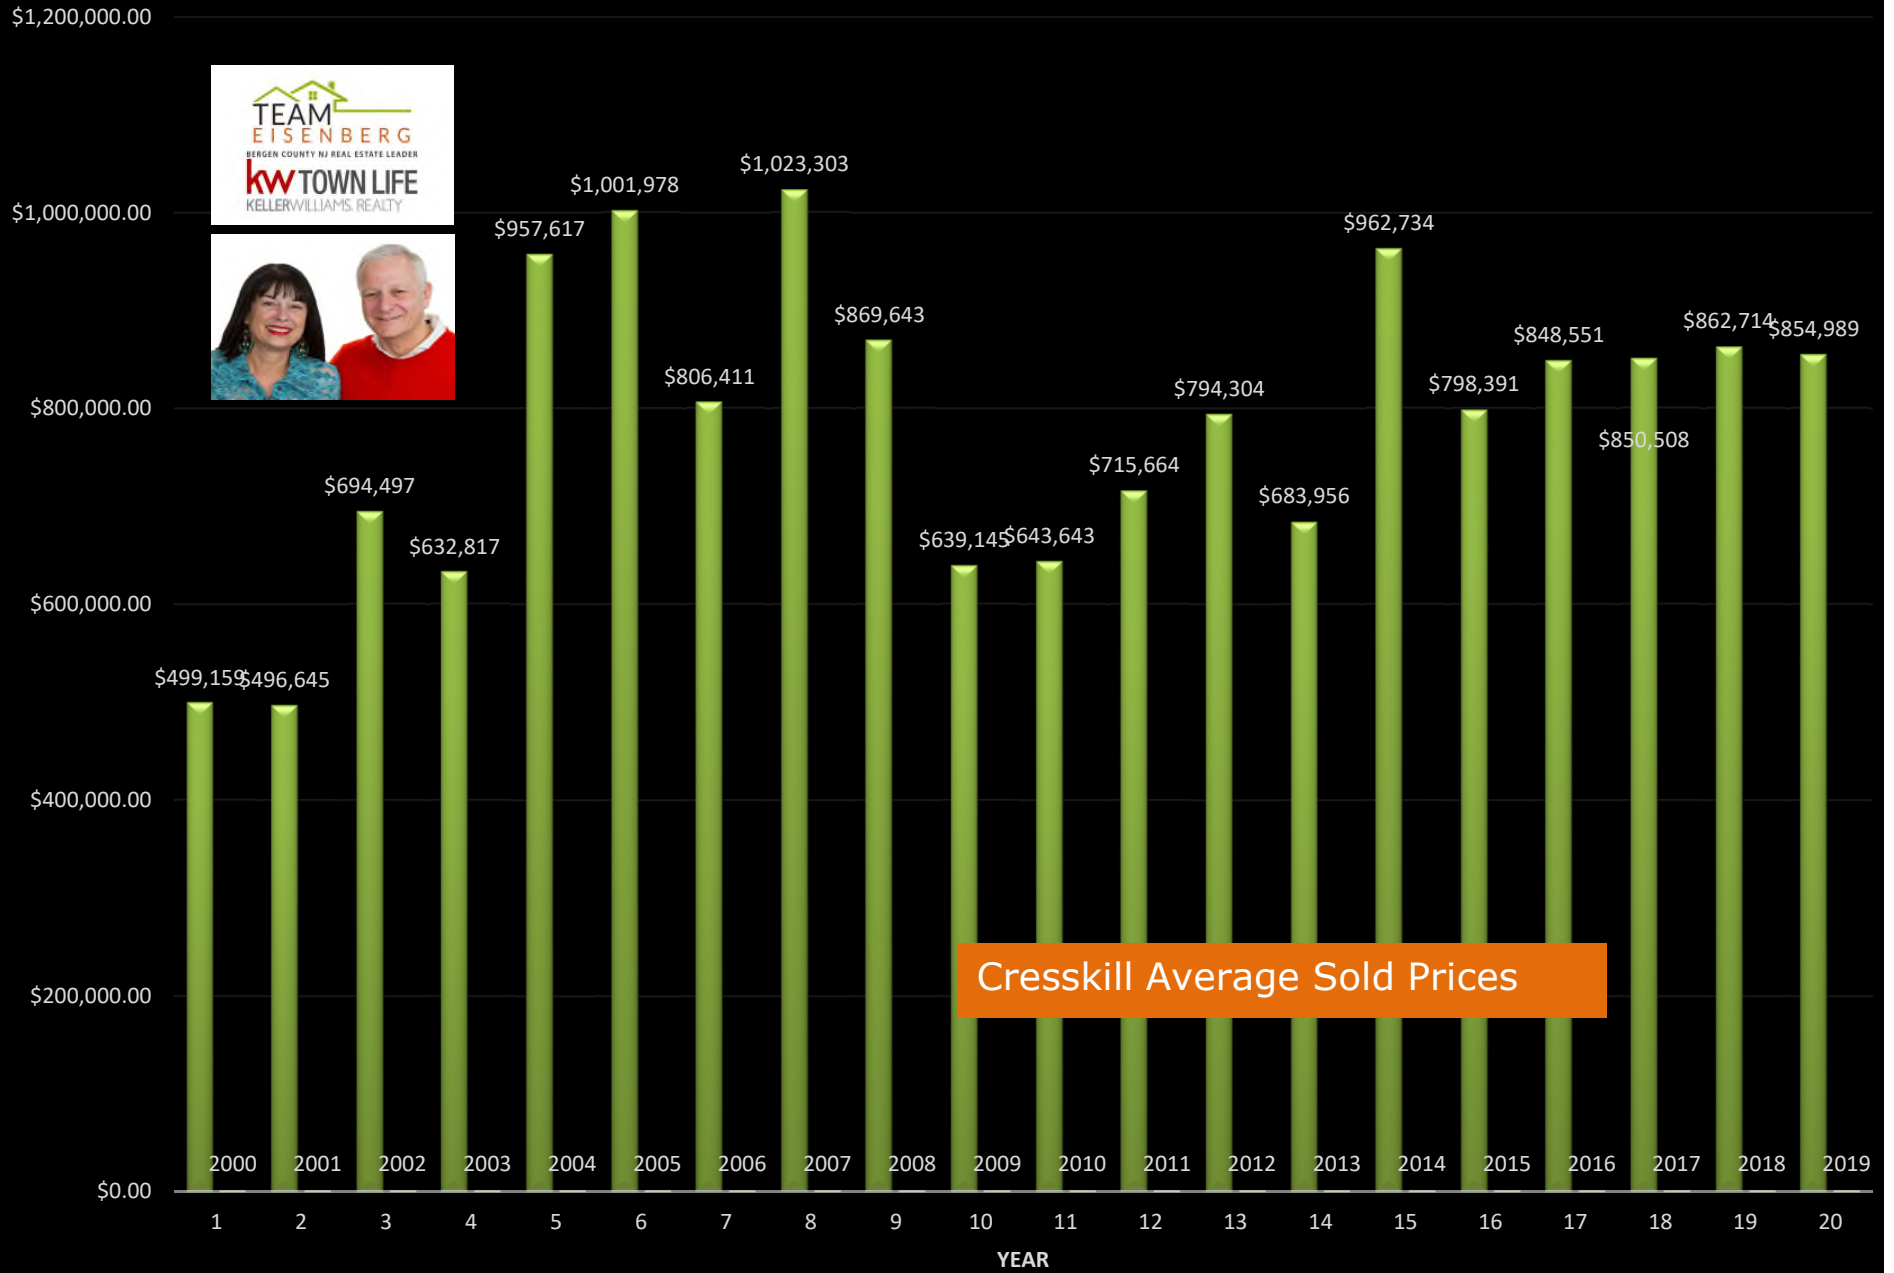

Tenafly Average Sold Prices

Alpine Average Sold Prices

A  
V  
E  
R  
A  
G  
E  
  
S  
O  
L  
D  
  
P  
R  
I  
C  
E  
S

Cresskill Average Sold Prices

Demarest Average Sold Prices

Englewood Average Sold Prices

Englewood Cliffs Average Sold Prices

Fort Lee Average Sold Prices

Harrington Park Average Sold Prices

\$1,000,000.00

A  
v  
e  
r  
a  
g  
e  
  
S  
o  
l  
i  
d  
  
P  
r  
i  
c  
e  
s

Norwood Average Sold Prices

Old Tappan Average Sold Prices