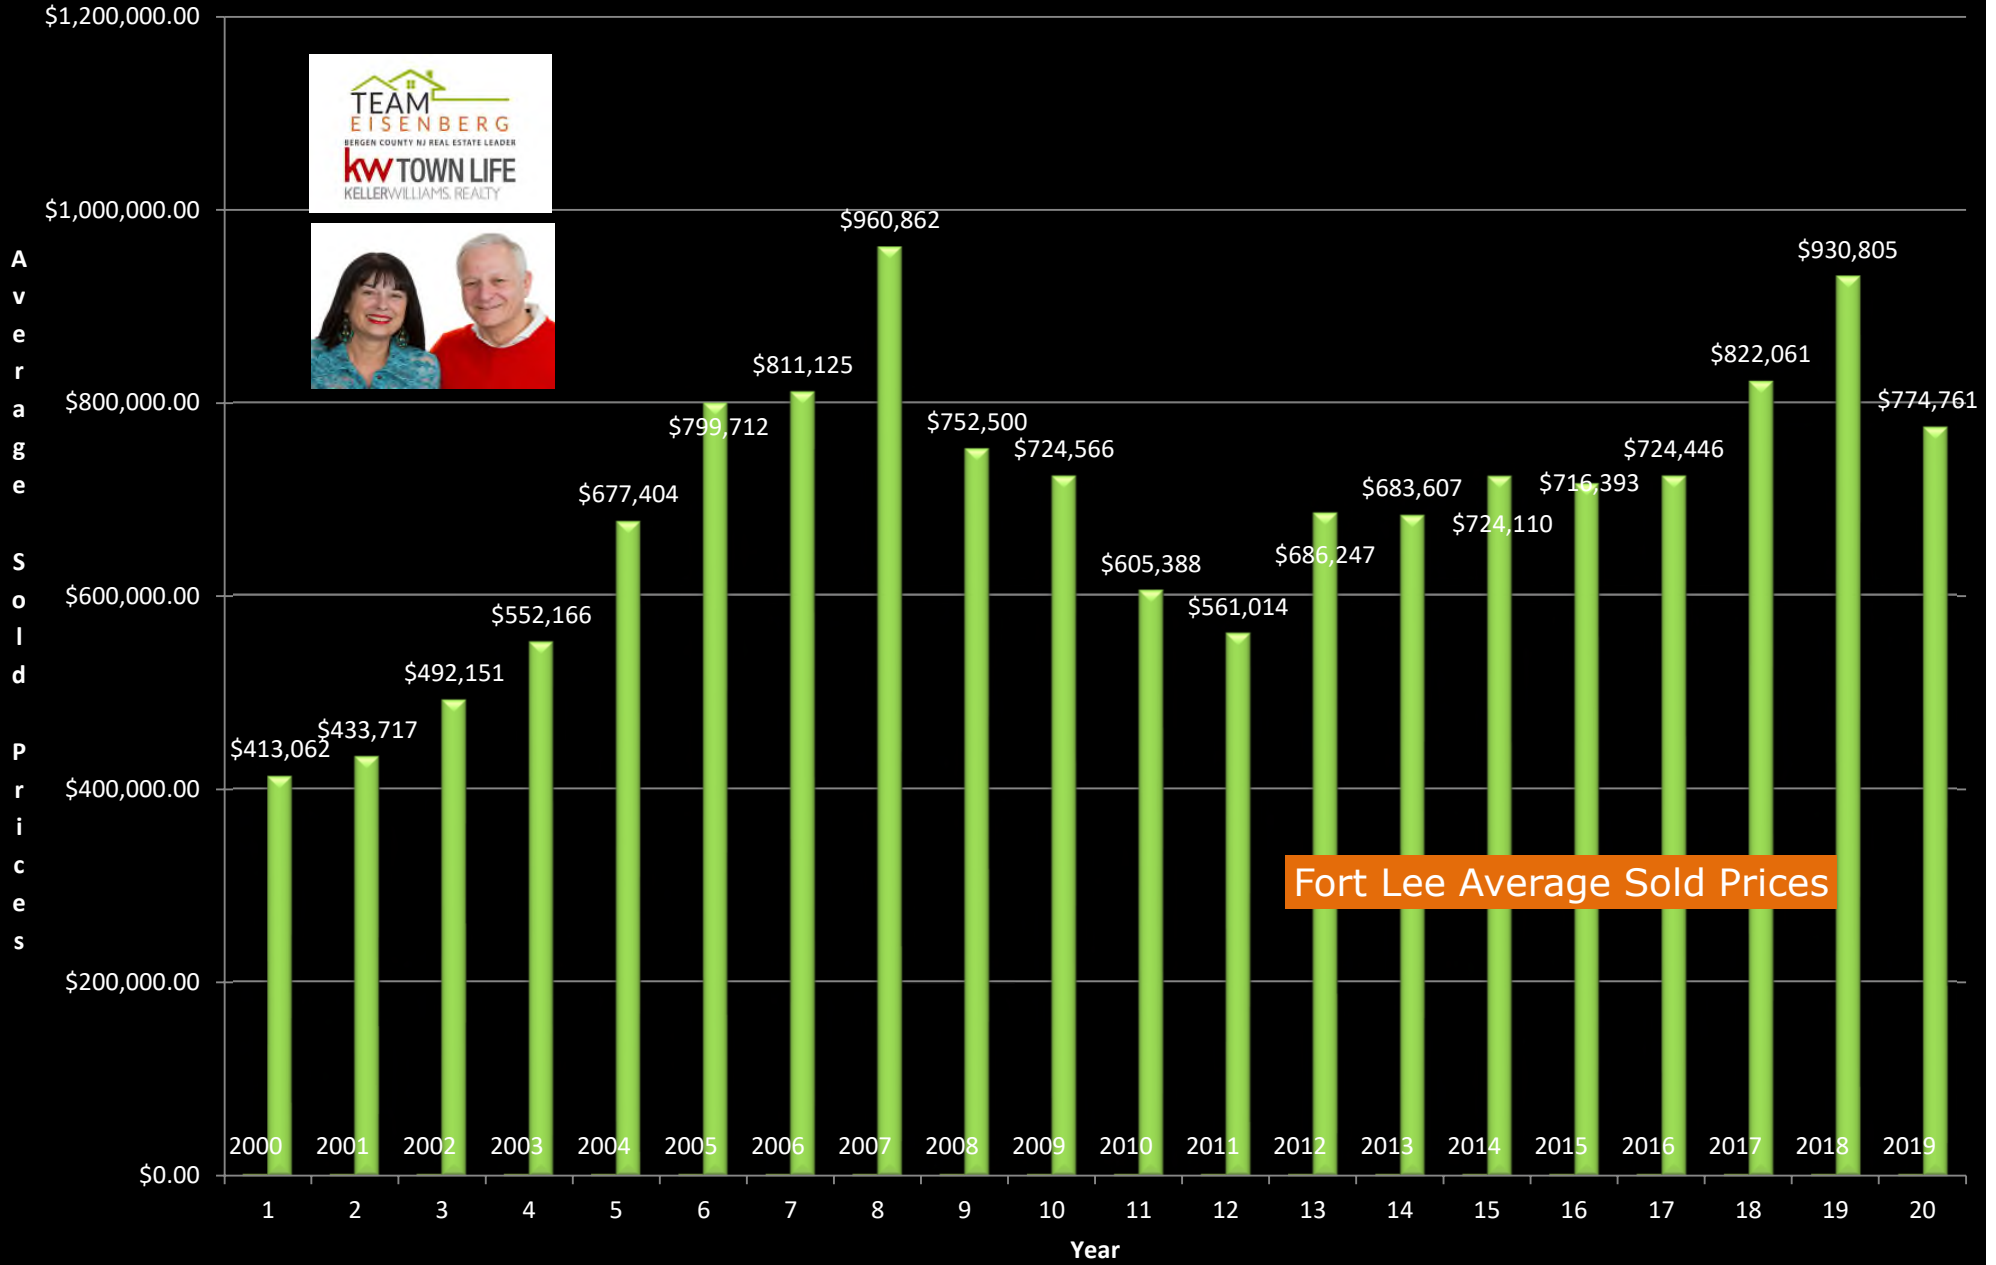

Tenafly Average Sold Prices

Alpine Average Sold Prices

A  
V  
E  
R  
A  
G  
E  
  
S  
O  
L  
D  
  
P  
R  
I  
C  
E  
S

Cresskill Average Sold Prices

Demarest Average Sold Prices

Englewood Average Sold Prices

Englewood Cliffs Average Sold Prices

Fort Lee Average Sold Prices

Harrington Park Average Sold Prices

\$1,000,000.00

A  
v  
e  
r  
a  
g  
e  
  
S  
o  
l  
i  
d  
  
P  
r  
i  
c  
e  
s

Norwood Average Sold Prices

Old Tappan Average Sold Prices