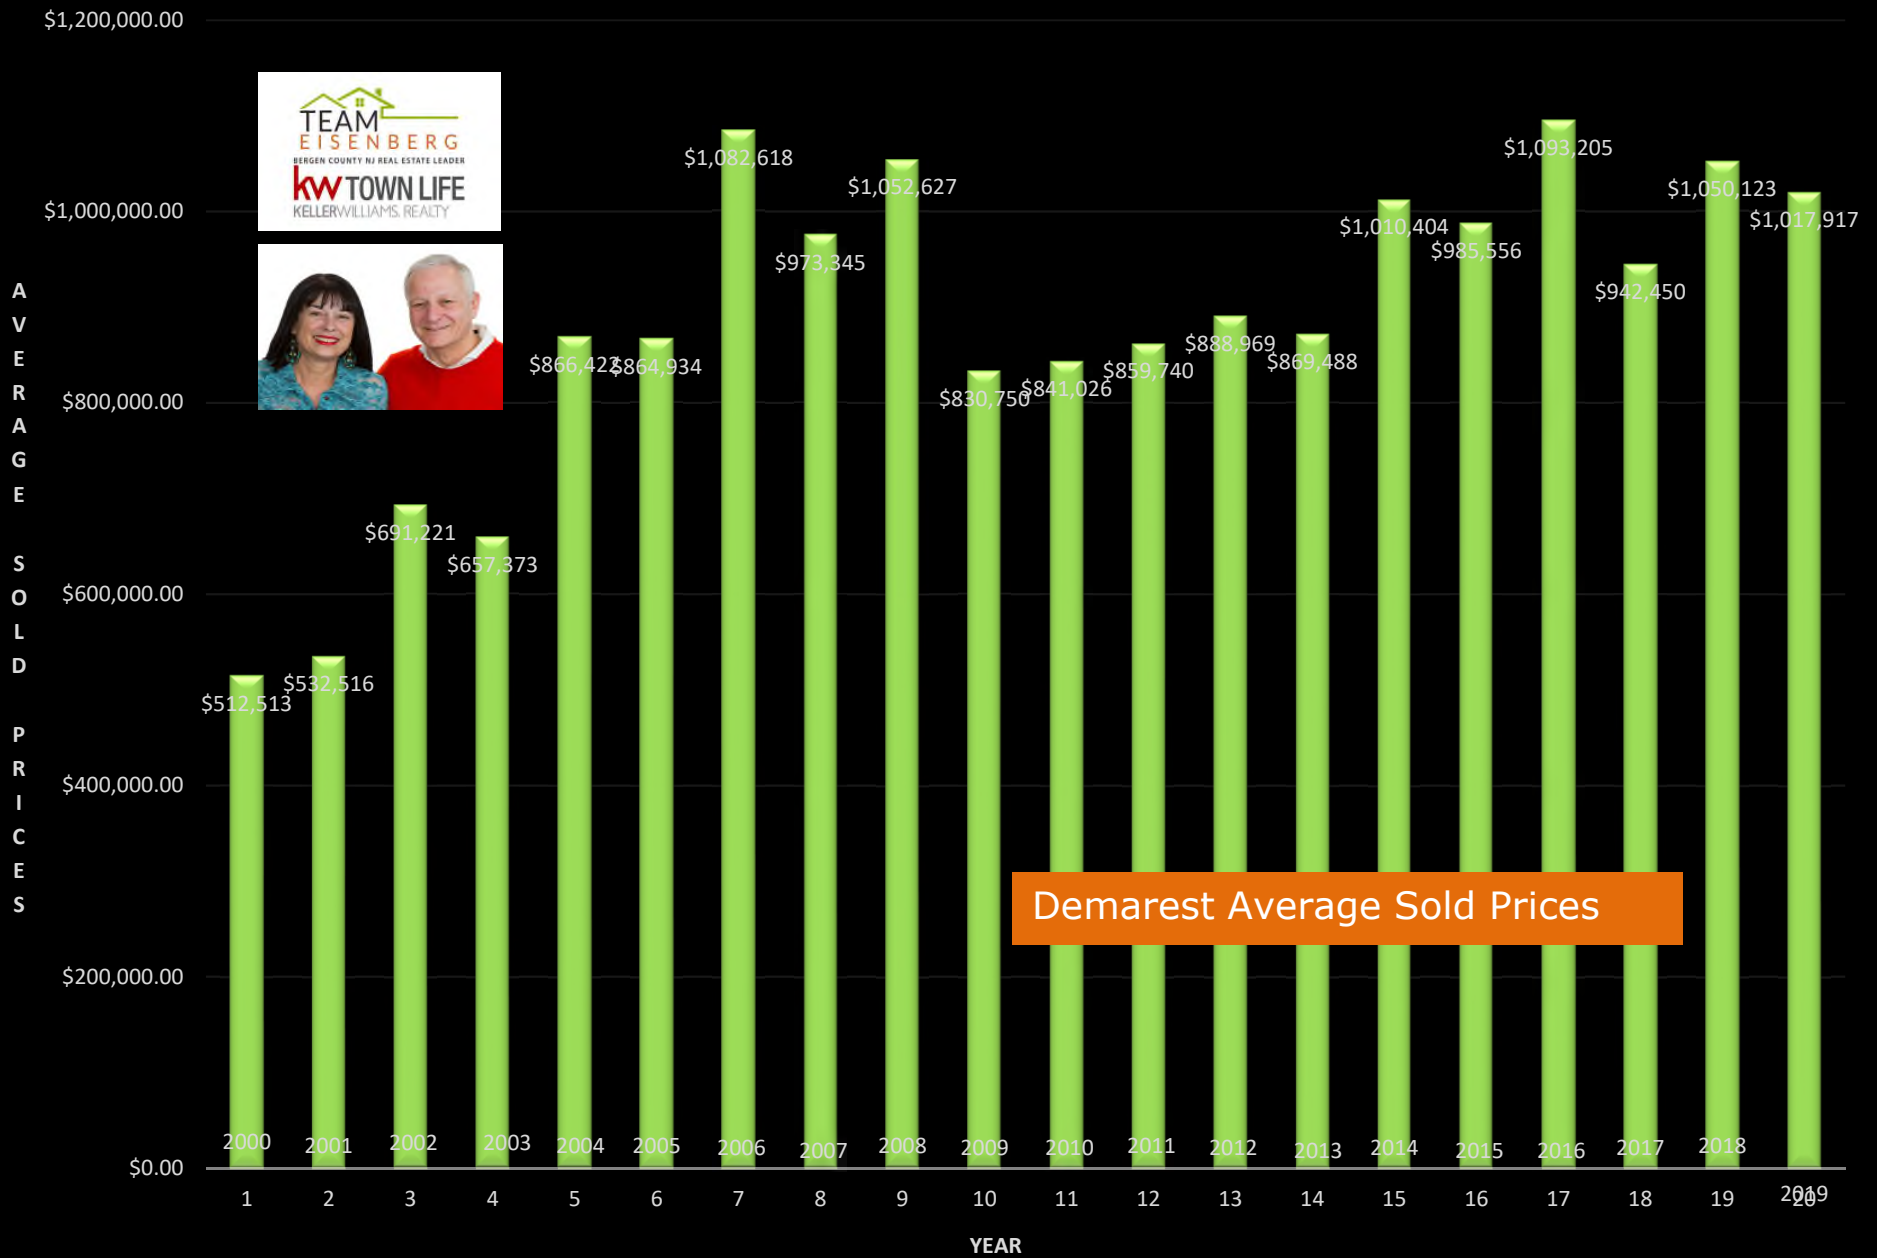

Tenafly Average Sold Prices

Alpine Average Sold Prices

A  
V  
E  
R  
A  
G  
E  
  
S  
O  
L  
D  
  
P  
R  
I  
C  
E  
S

Cresskill Average Sold Prices

Demarest Average Sold Prices

Englewood Average Sold Prices

Englewood Cliffs Average Sold Prices

Fort Lee Average Sold Prices

Harrington Park Average Sold Prices

\$1,000,000.00

A  
v  
e  
r  
a  
g  
e  
  
S  
o  
l  
i  
d  
  
P  
r  
i  
c  
e  
s

Norwood Average Sold Prices

Old Tappan Average Sold Prices