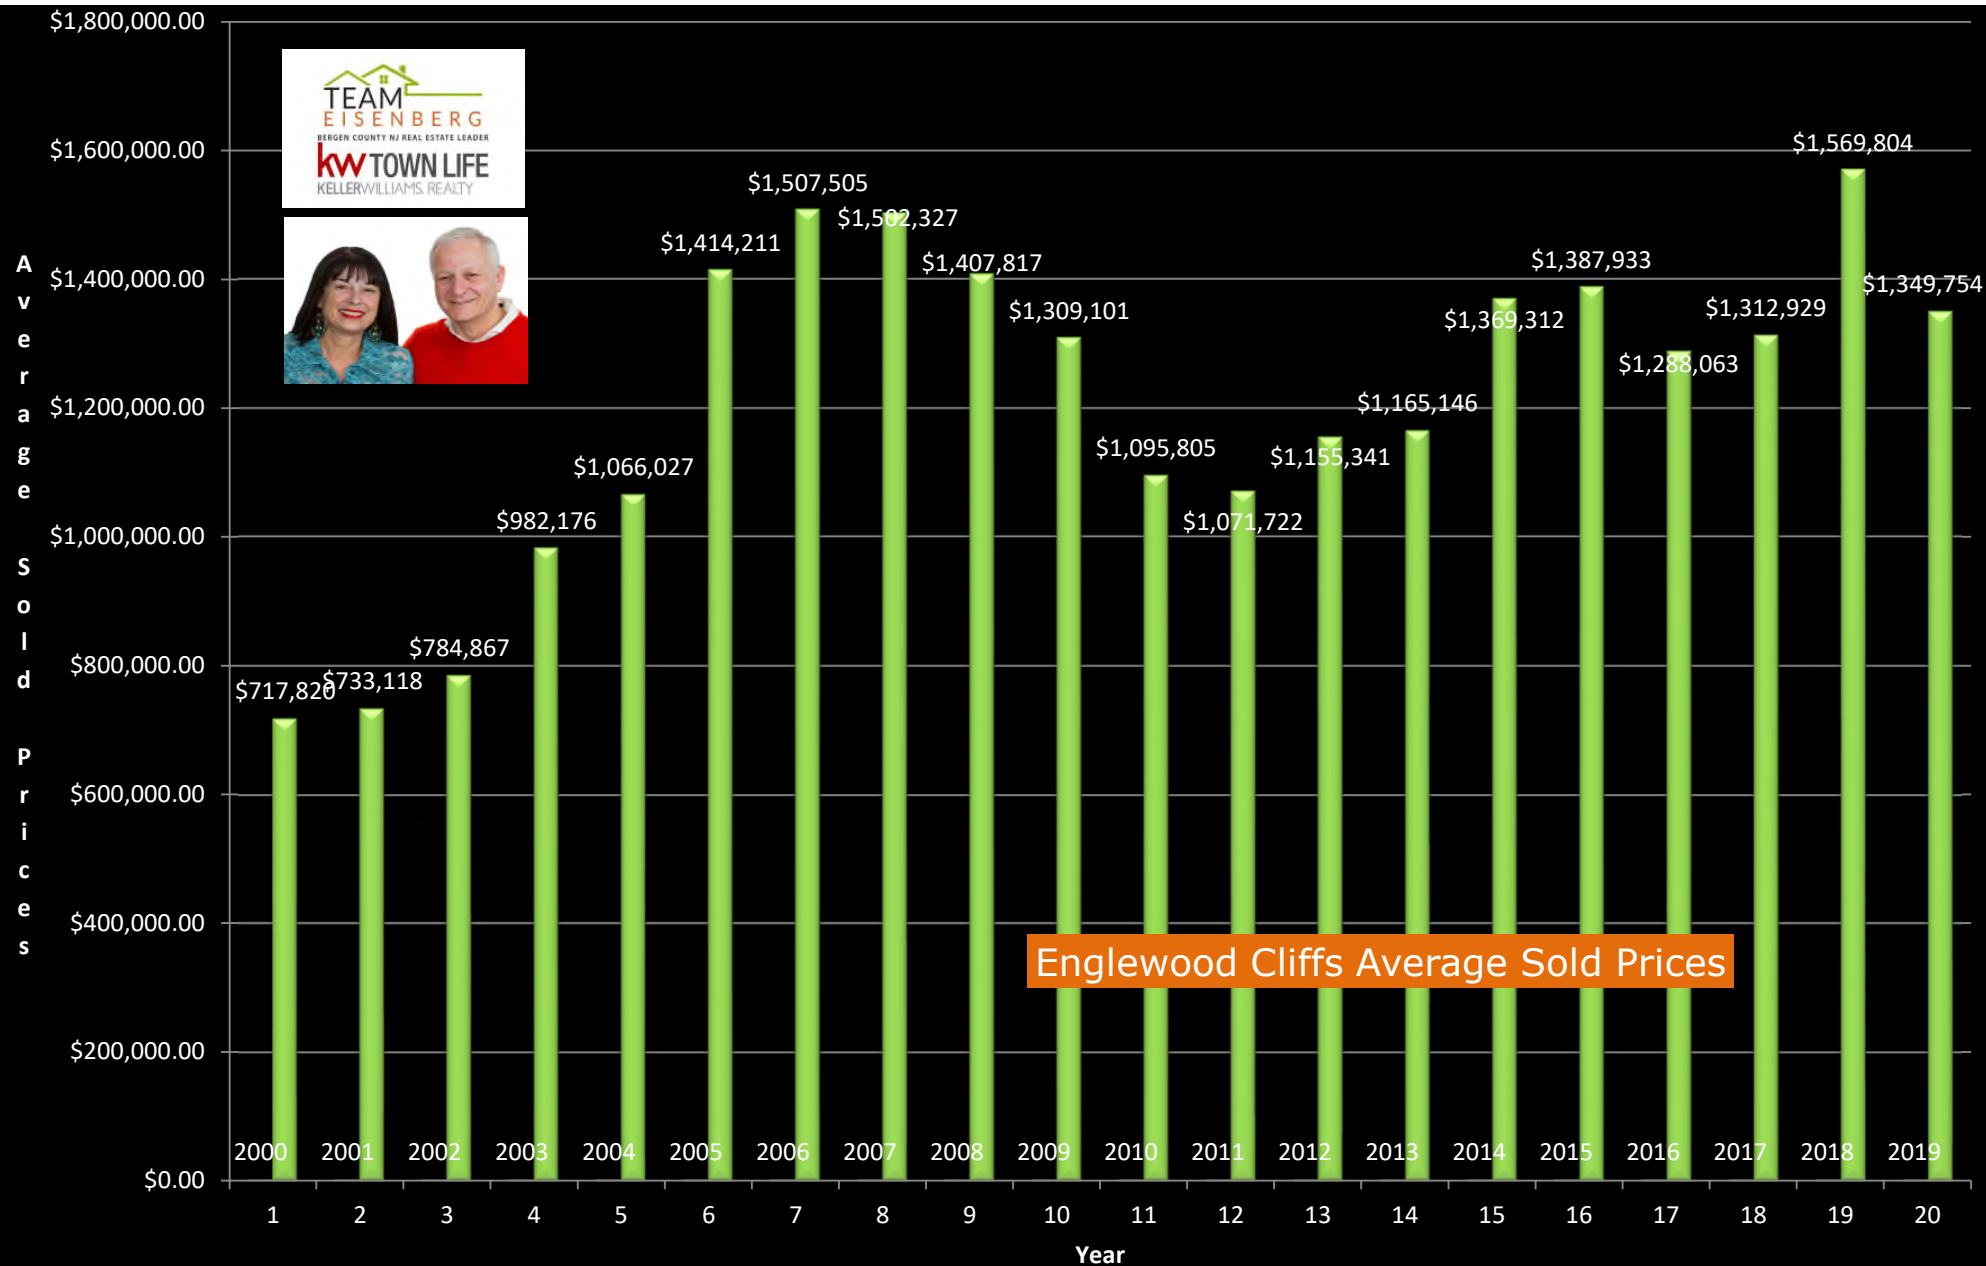

Tenafly Average Sold Prices

Alpine Average Sold Prices

A  
V  
E  
R  
A  
G  
E  
  
S  
O  
L  
D  
  
P  
R  
I  
C  
E  
S

Cresskill Average Sold Prices

Demarest Average Sold Prices

Englewood Average Sold Prices

Englewood Cliffs Average Sold Prices

Fort Lee Average Sold Prices

Harrington Park Average Sold Prices

\$1,000,000.00

A  
v  
e  
r  
a  
g  
e  
  
S  
o  
l  
i  
d  
  
P  
r  
i  
c  
e  
s

Norwood Average Sold Prices

Old Tappan Average Sold Prices