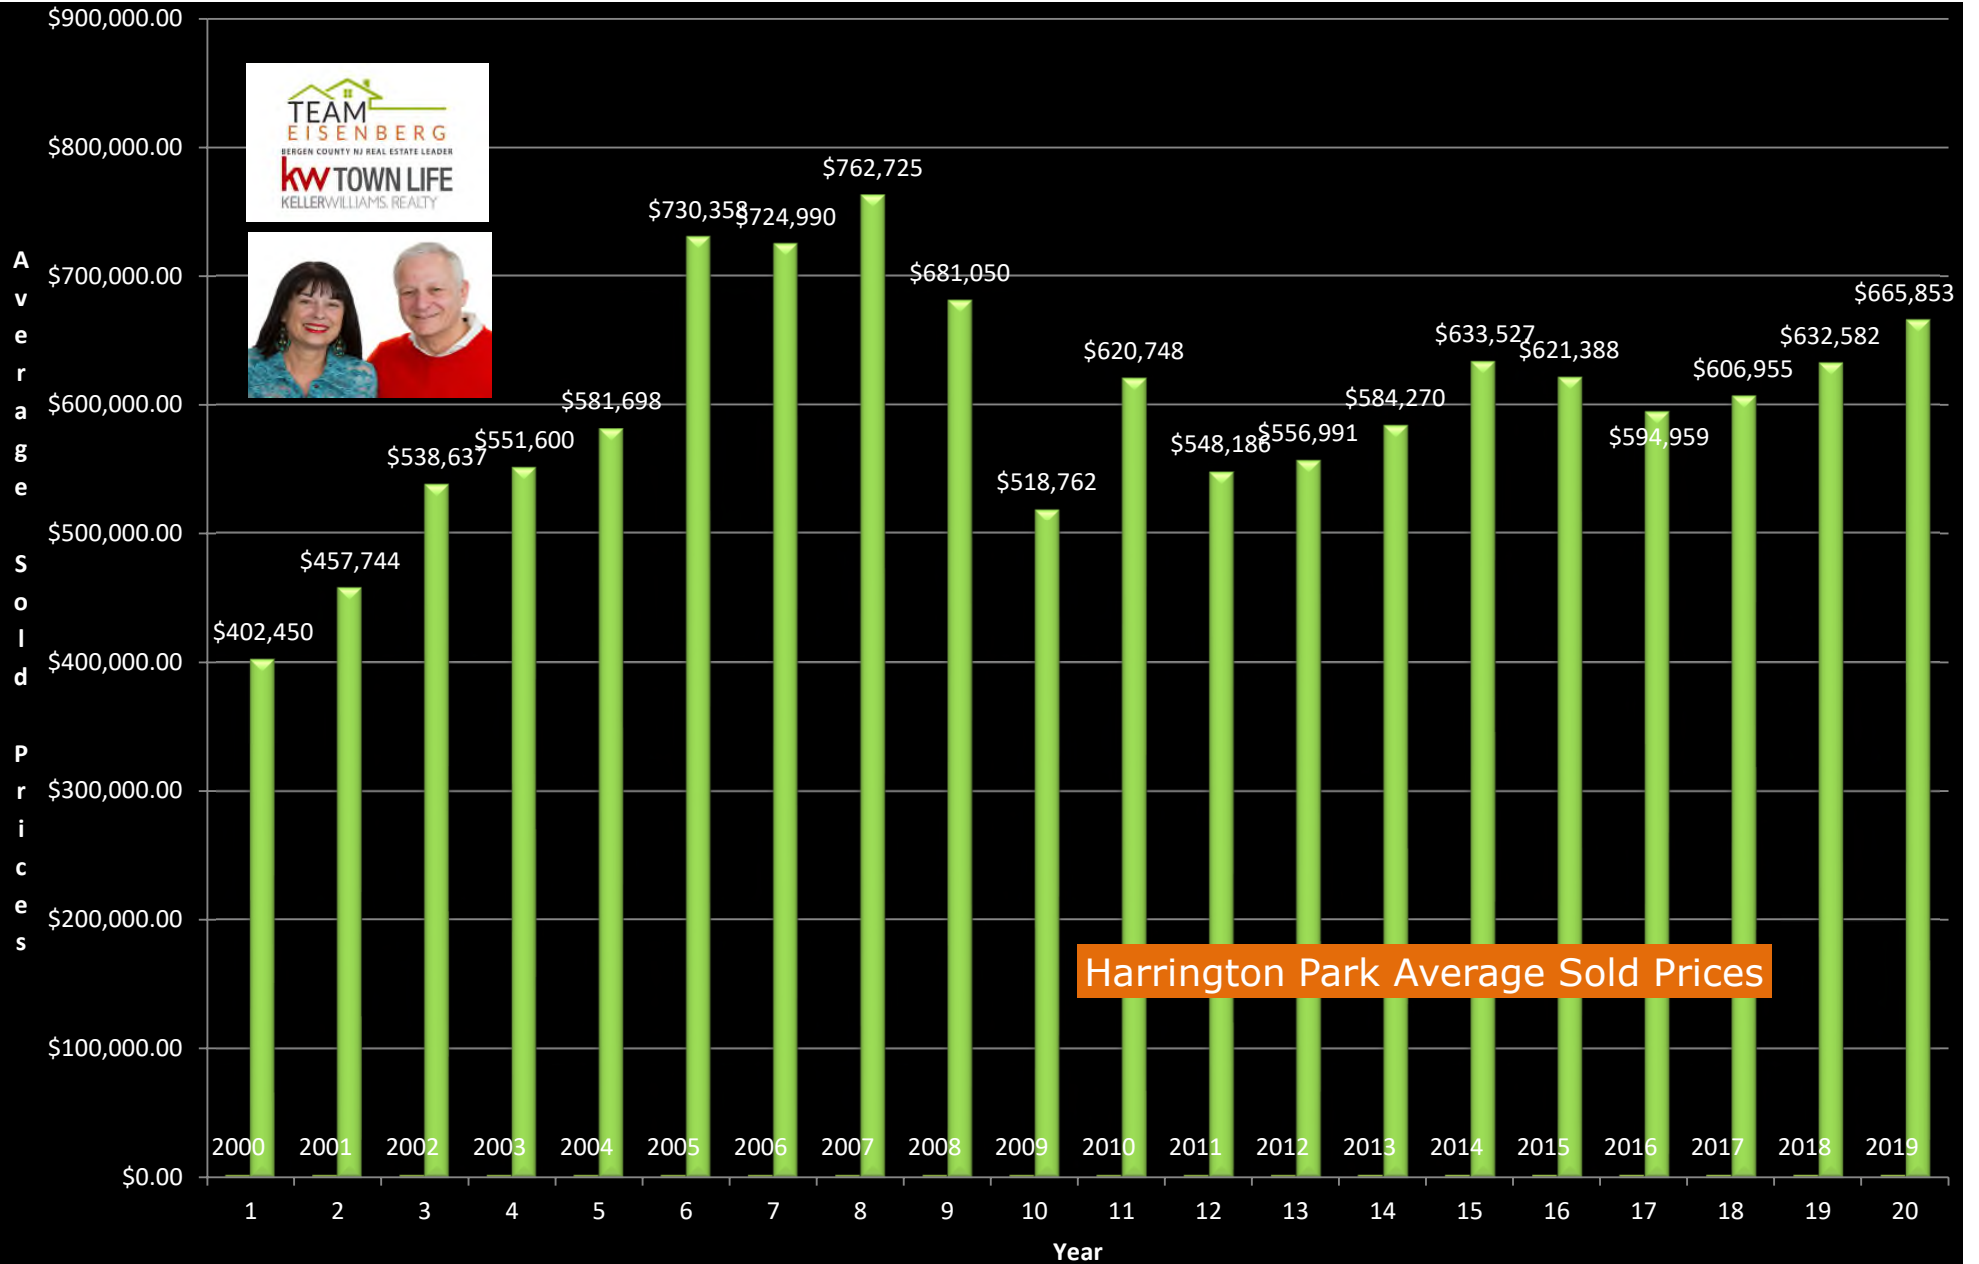

Tenafly Average Sold Prices

Alpine Average Sold Prices

A  
V  
E  
R  
A  
G  
E  
  
S  
O  
L  
D  
  
P  
R  
I  
C  
E  
S

Cresskill Average Sold Prices

Demarest Average Sold Prices

Englewood Average Sold Prices

Englewood Cliffs Average Sold Prices

Fort Lee Average Sold Prices

Harrington Park Average Sold Prices

\$1,000,000.00

A  
v  
e  
r  
a  
g  
e  
  
S  
o  
l  
i  
d  
  
P  
r  
i  
c  
e  
s

Norwood Average Sold Prices

Old Tappan Average Sold Prices