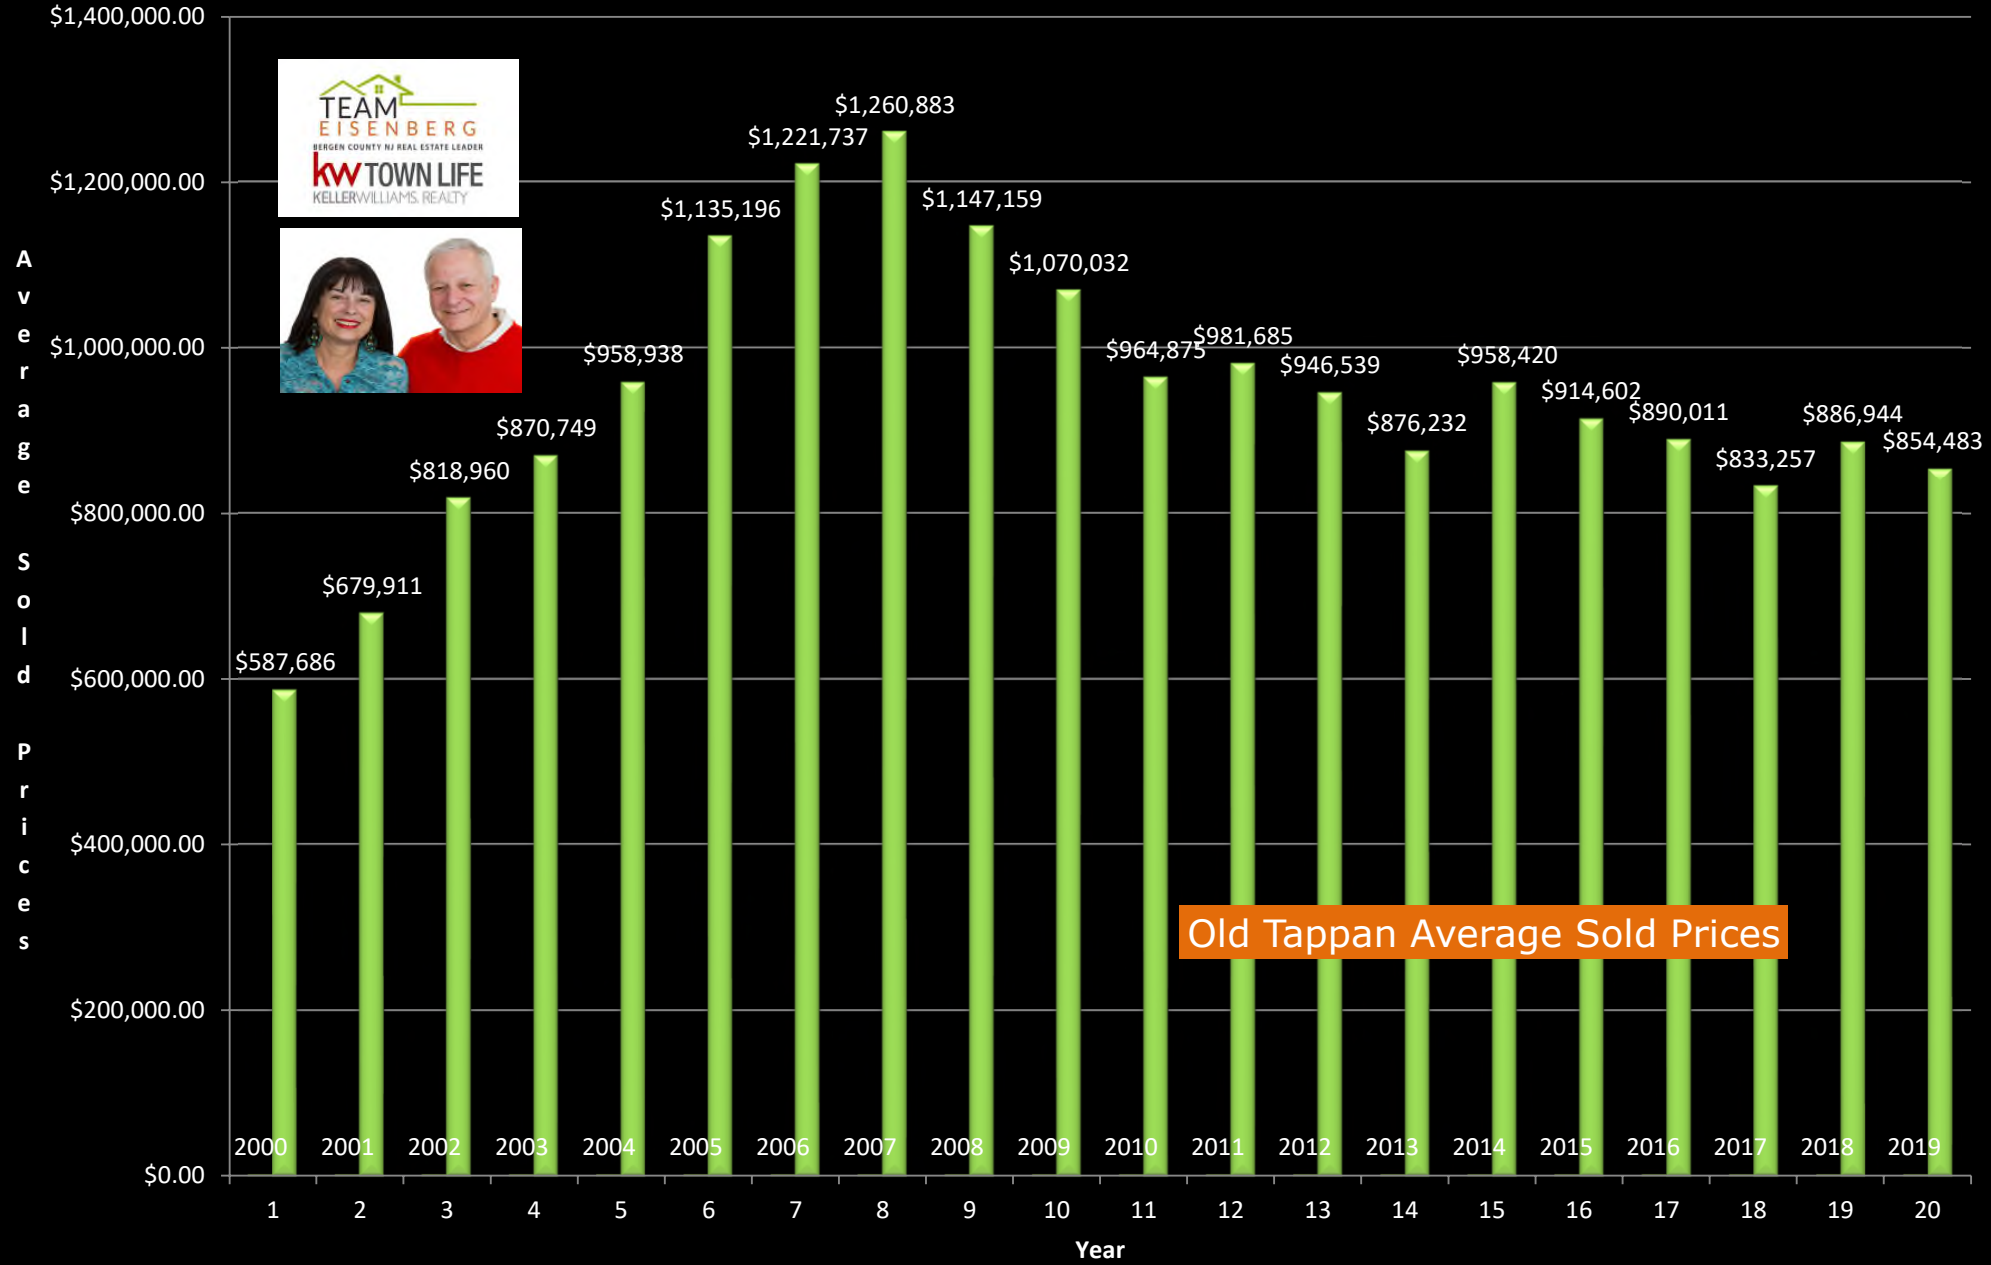

Englewood Cliffs Average Sold Prices

Fort Lee Average Sold Prices

Harrington Park Average Sold Prices

\$1,000,000.00

A  
v  
e  
r  
a  
g  
e  
  
S  
o  
l  
i  
d  
  
P  
r  
i  
c  
e  
s

Norwood Average Sold Prices

Old Tappan Average Sold Prices