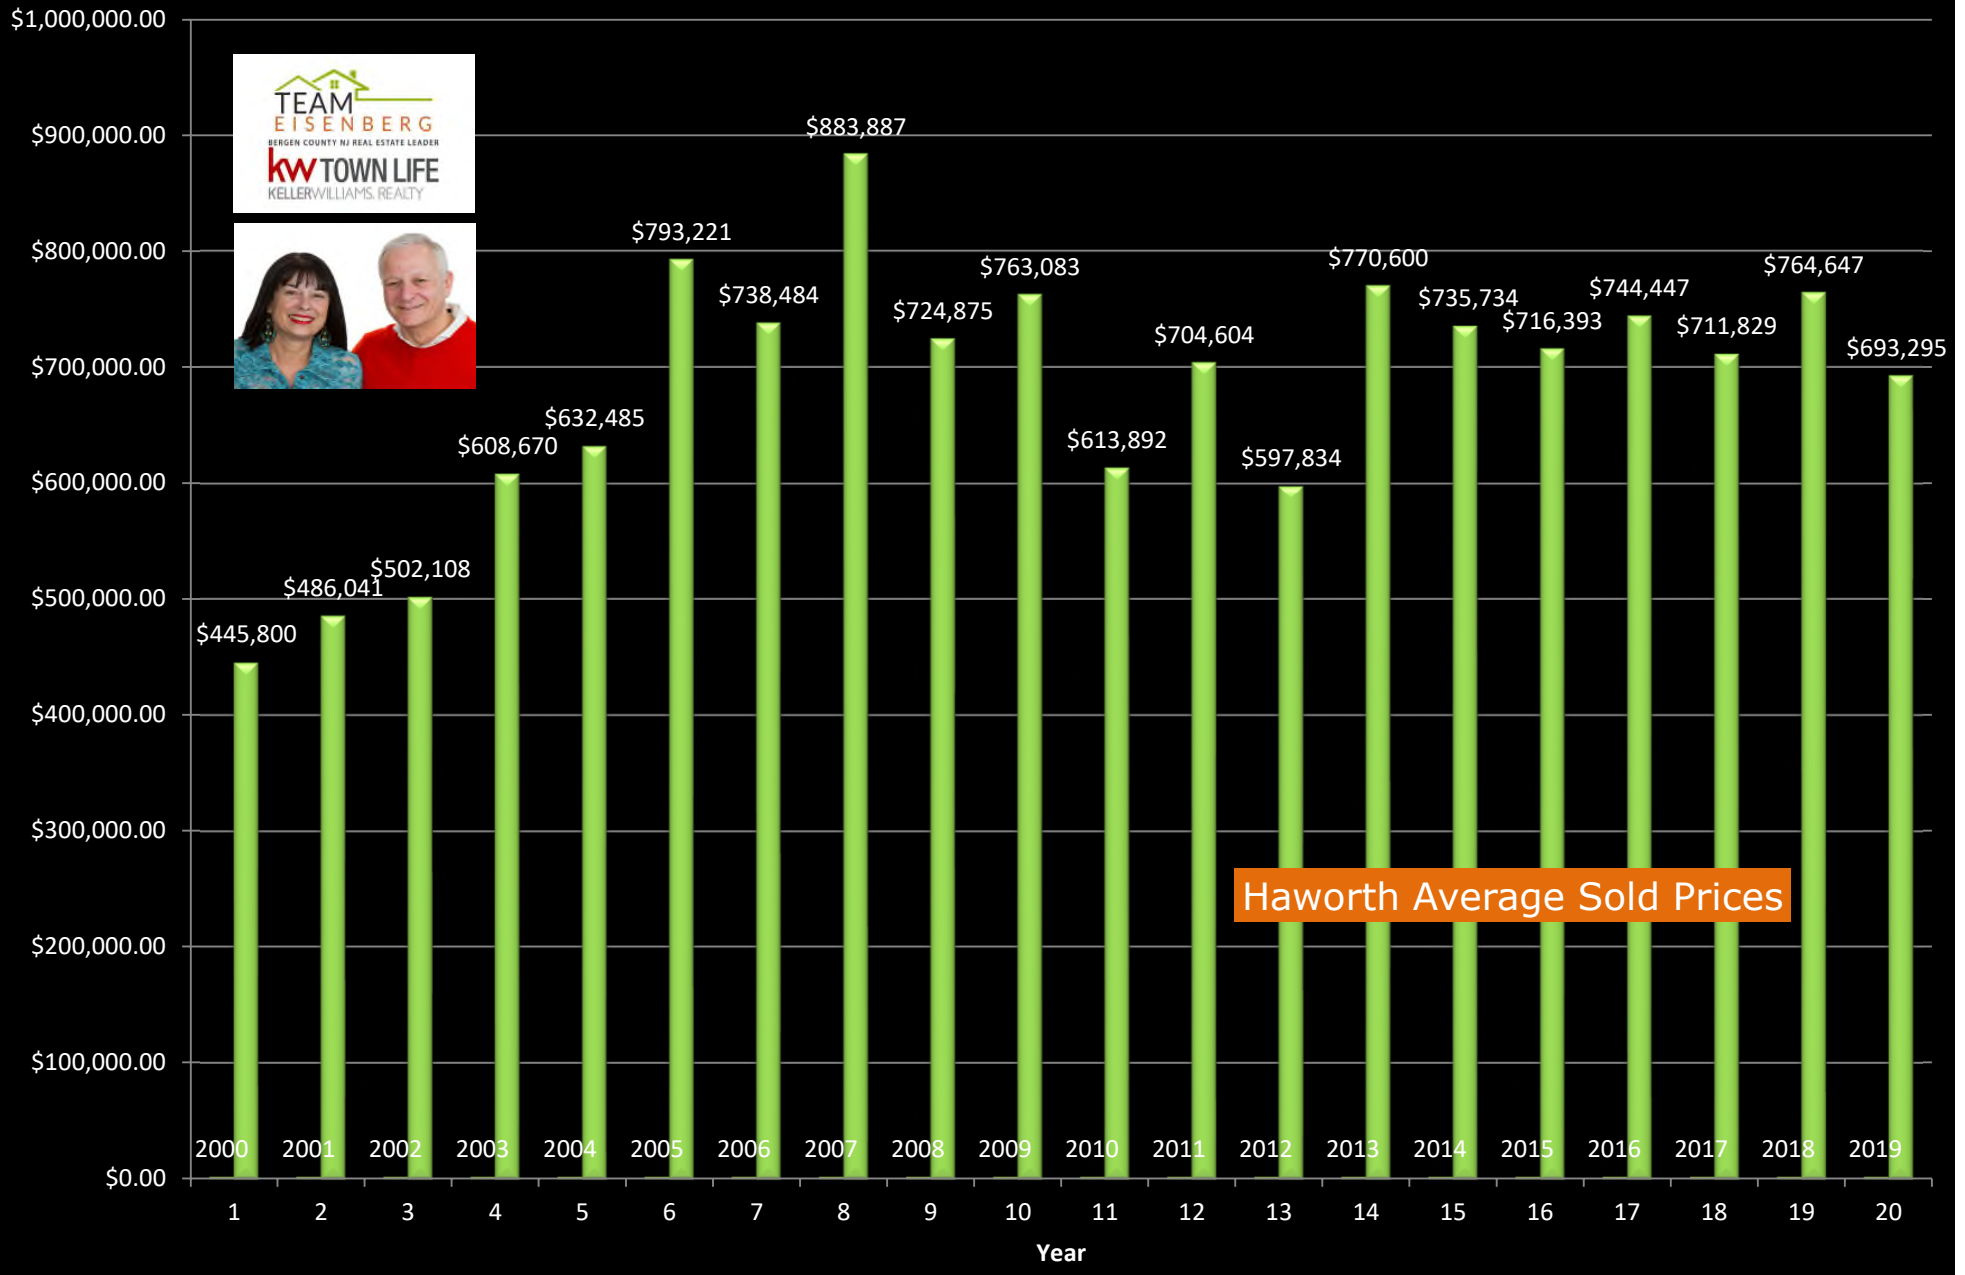

Tenafly Average Sold Prices

Alpine Average Sold Prices

A  
V  
E  
R  
A  
G  
E  
  
S  
O  
L  
D  
  
P  
R  
I  
C  
E  
S

Cresskill Average Sold Prices

Demarest Average Sold Prices

Englewood Average Sold Prices

Englewood Cliffs Average Sold Prices

Fort Lee Average Sold Prices

Harrington Park Average Sold Prices

\$1,000,000.00

A  
v  
e  
r  
a  
g  
e  
  
S  
o  
l  
i  
d  
  
P  
r  
i  
c  
e  
s

Norwood Average Sold Prices

Old Tappan Average Sold Prices