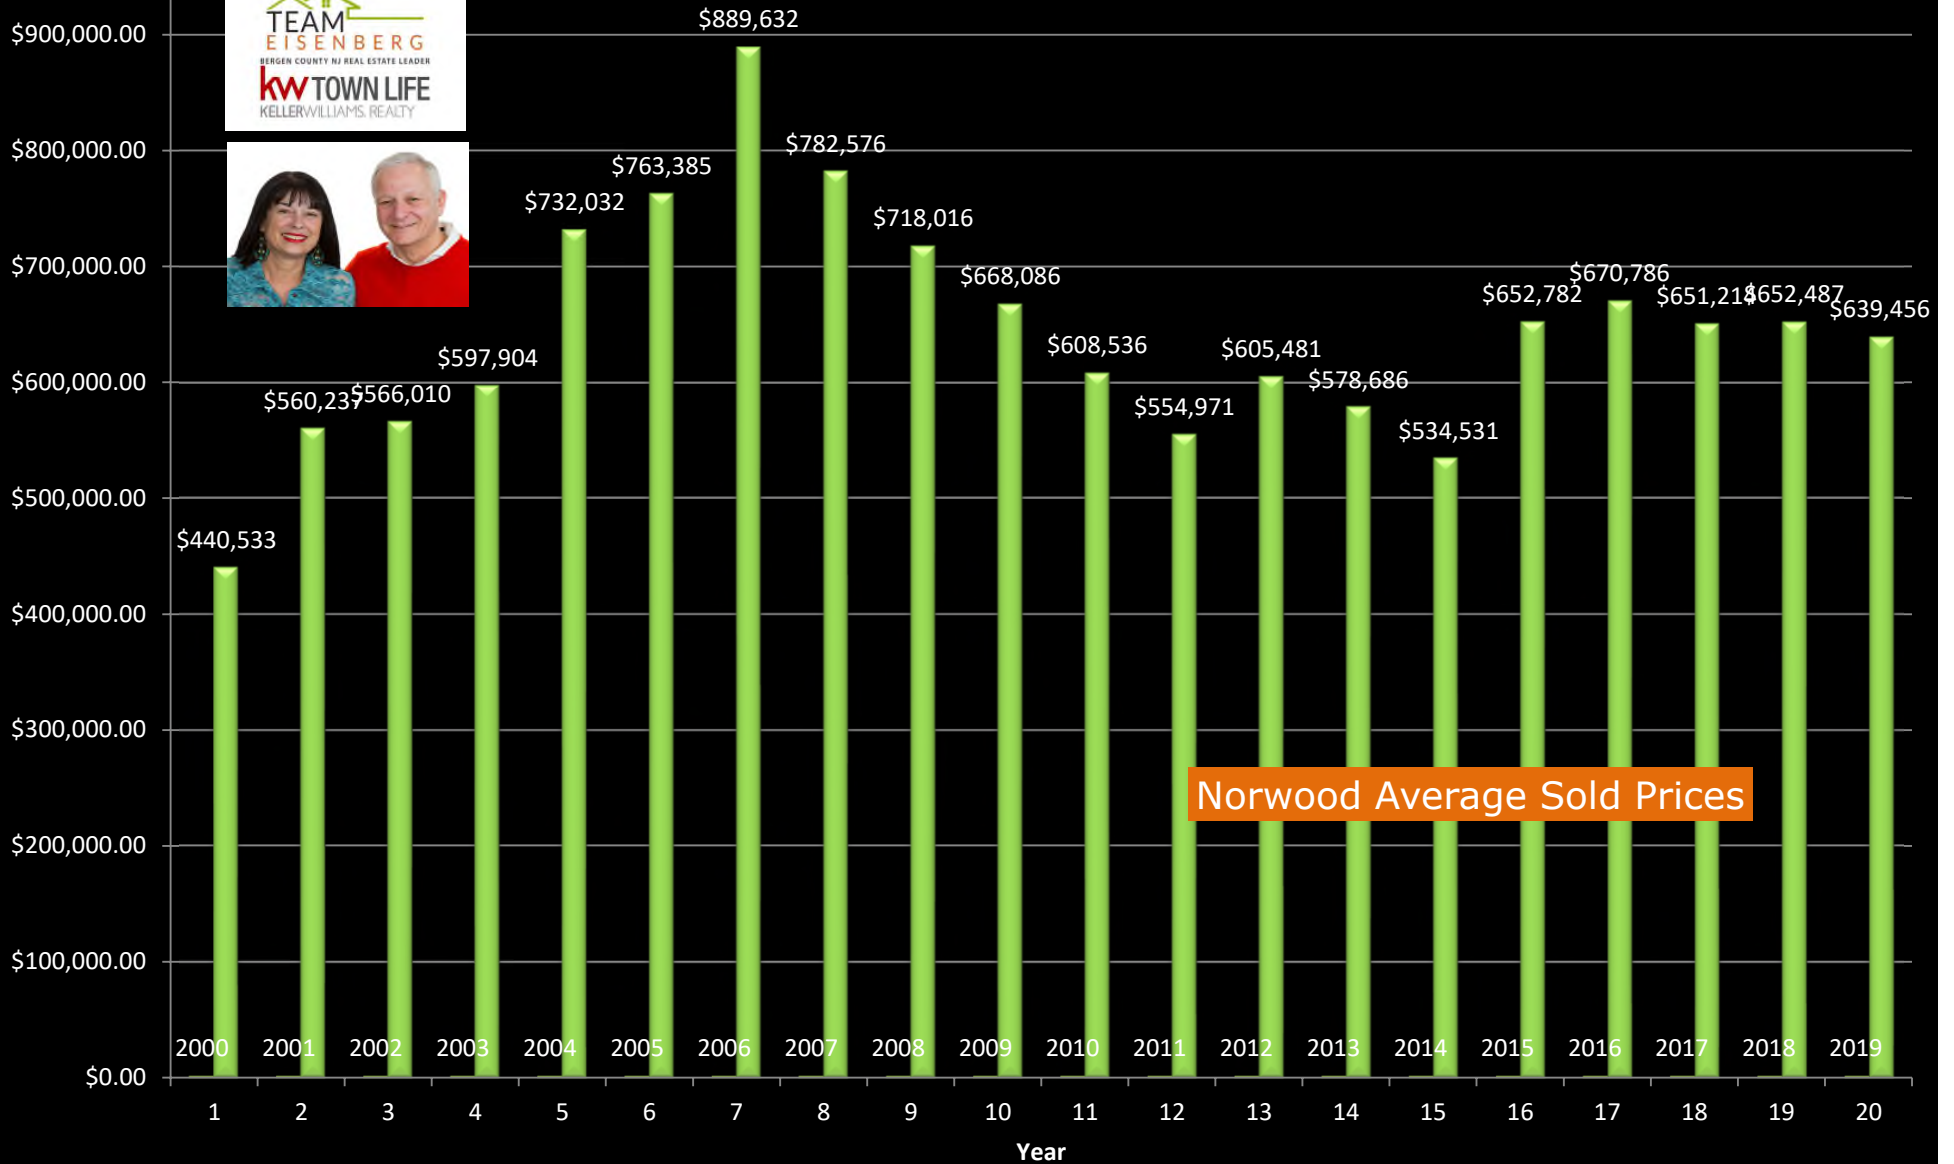

Englewood Cliffs Average Sold Prices

Fort Lee Average Sold Prices

Harrington Park Average Sold Prices

\$1,000,000.00

A  
v  
e  
r  
a  
g  
e  
  
S  
o  
l  
i  
d  
  
P  
r  
i  
c  
e  
s

Norwood Average Sold Prices

Old Tappan Average Sold Prices