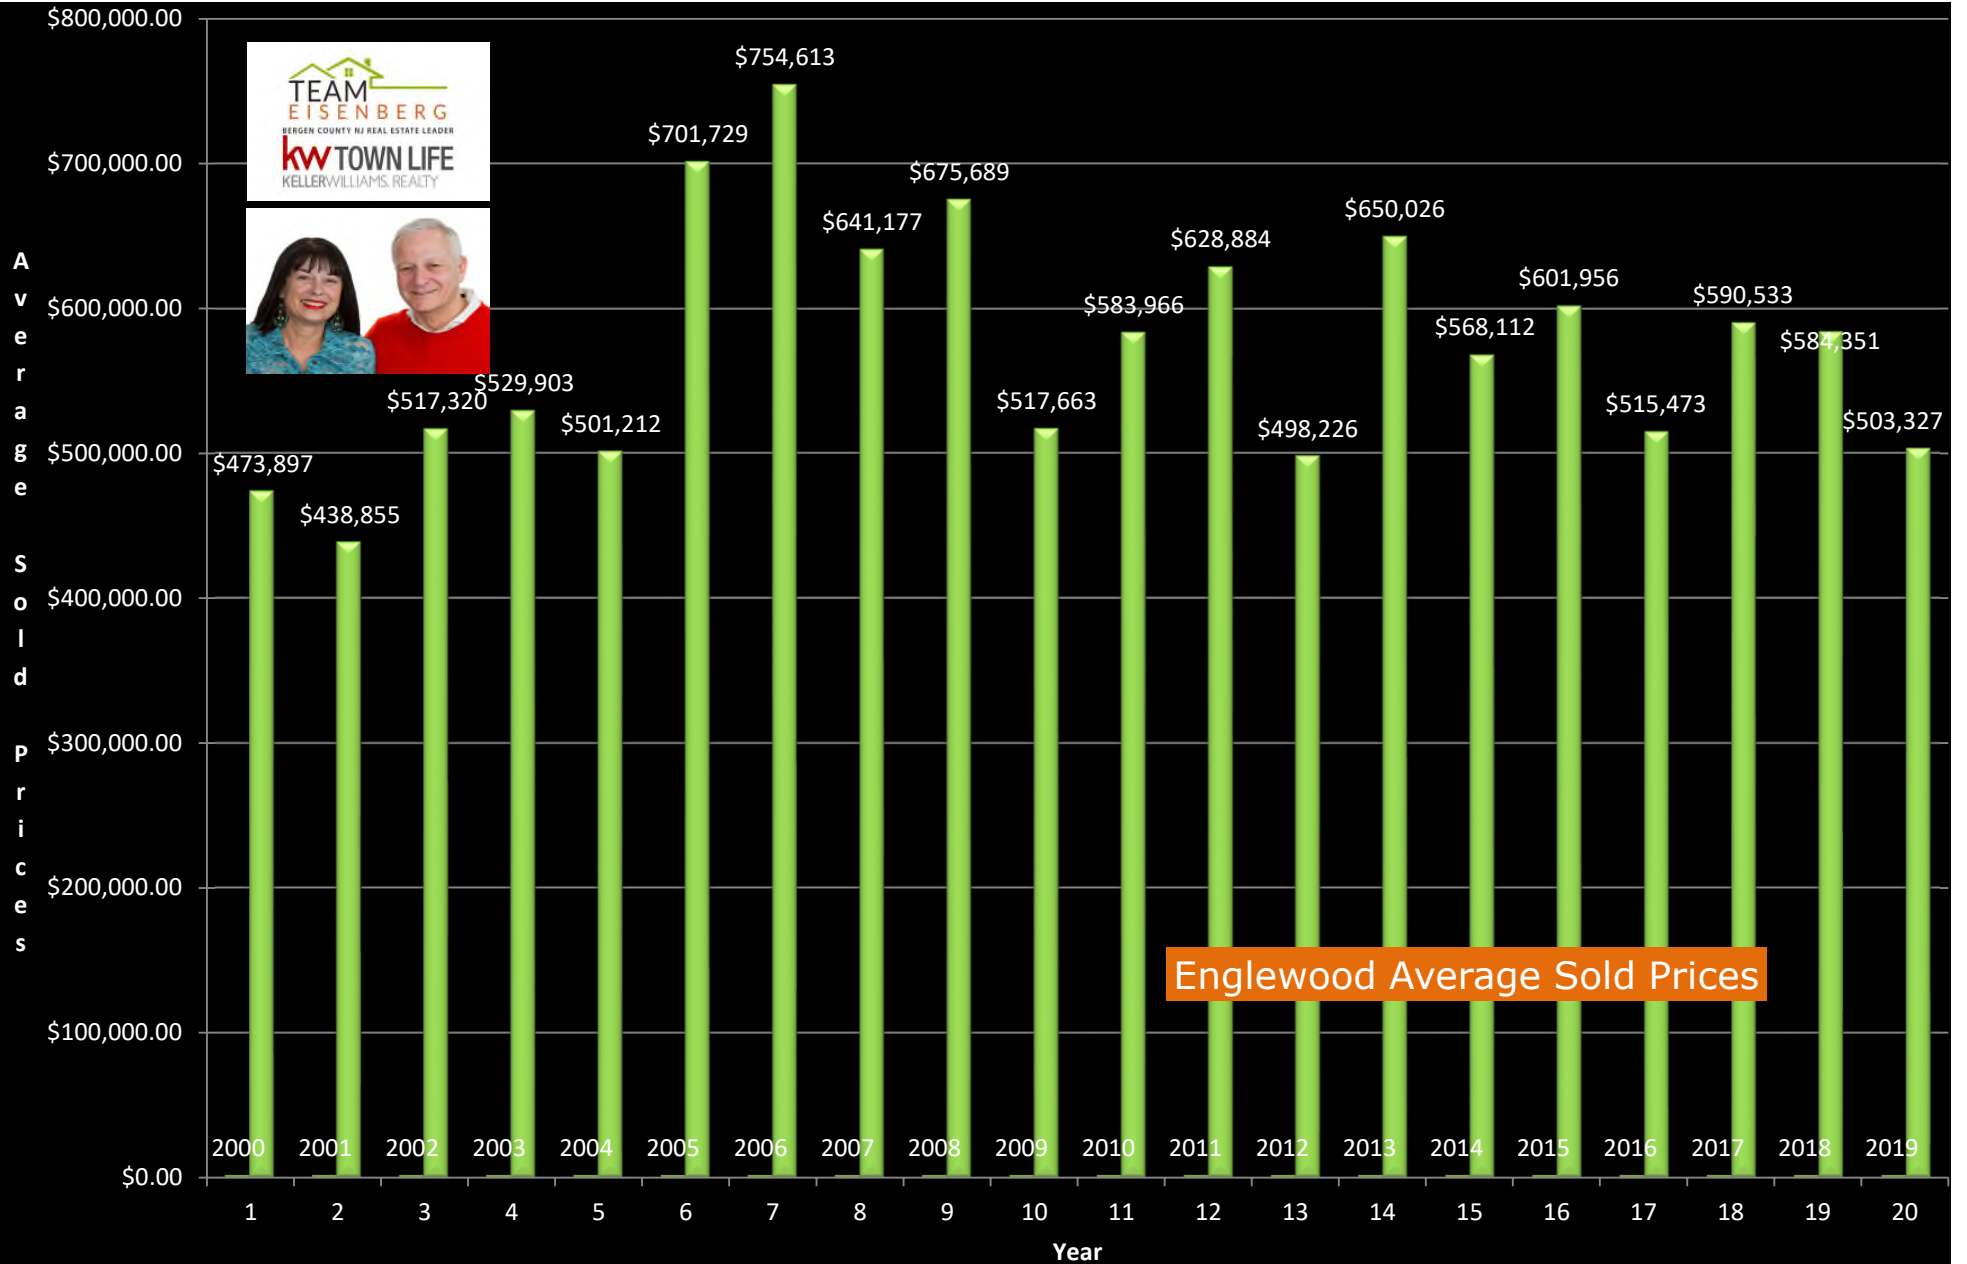

Tenafly Average Sold Prices

Alpine Average Sold Prices

A  
V  
E  
R  
A  
G  
E  
  
S  
O  
L  
D  
  
P  
R  
I  
C  
E  
S

Cresskill Average Sold Prices

Demarest Average Sold Prices

Englewood Average Sold Prices

Englewood Cliffs Average Sold Prices

Fort Lee Average Sold Prices

Harrington Park Average Sold Prices

\$1,000,000.00

A  
v  
e  
r  
a  
g  
e  
  
S  
o  
l  
i  
d  
  
P  
r  
i  
c  
e  
s

Norwood Average Sold Prices

Old Tappan Average Sold Prices